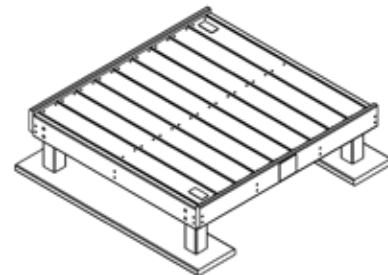

BENEFITS

- ✓ Cognitive Learning
- ✓ Balance & Coordination

Nutmeg (Standard)