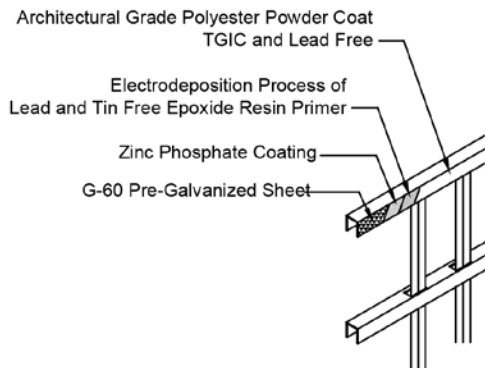

Fence panel kit includes
post and hardware/
fasteners

Applicable Brackets

DOG PARK FENCING

DOGGIE DVR SERIES

Standard Entrance Gate Kit

Item: FN4EG-DVR

Gate kit includes all hardware, post, hinges and latches