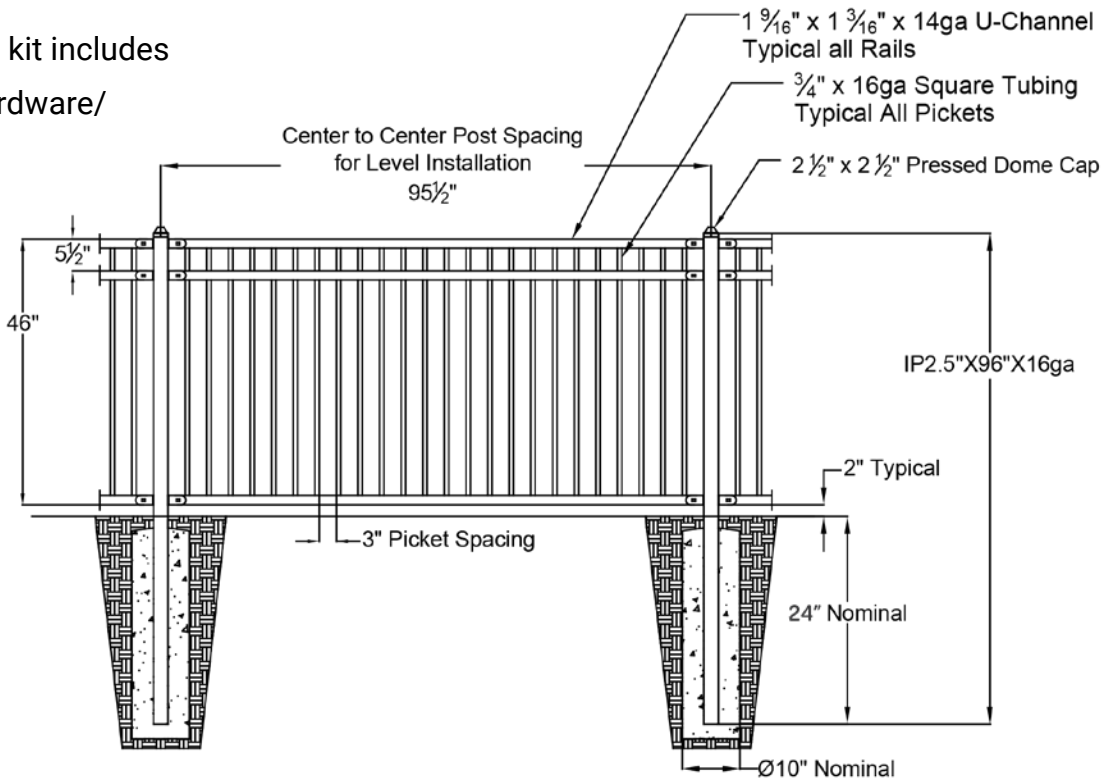

Fence panel kit includes
post and hardware/
fasteners

Applicable Brackets

DOG PARK FENCING

DOGGIE DVR SERIES

Standard Entrance Gate Kit

Item: FN4EG-DVR

Gate kit includes all hardware, post, hinges and latches

DOGGIE DVR SERIES

Double Service Gate Kit

Item: FN4SG-DVR

Gate kit includes all hardware, post, hinges and latches

Select Desired Height

- 46" [1168.4mm]
- 70" [1778.0mm]

Applicable Hardware

DOG PARK FENCING

DOGGIE DVR SERIES

Post - Surface Mount

Item: FN4POST-DVR (SM)

HOLE DIMENSIONS ARE THE SAME ON ALL 3 SIDES

DOG PARK FENCING

DOGGIE DVR SERIES

Post - In-Ground

Item: FN4POST-DVR (IG)