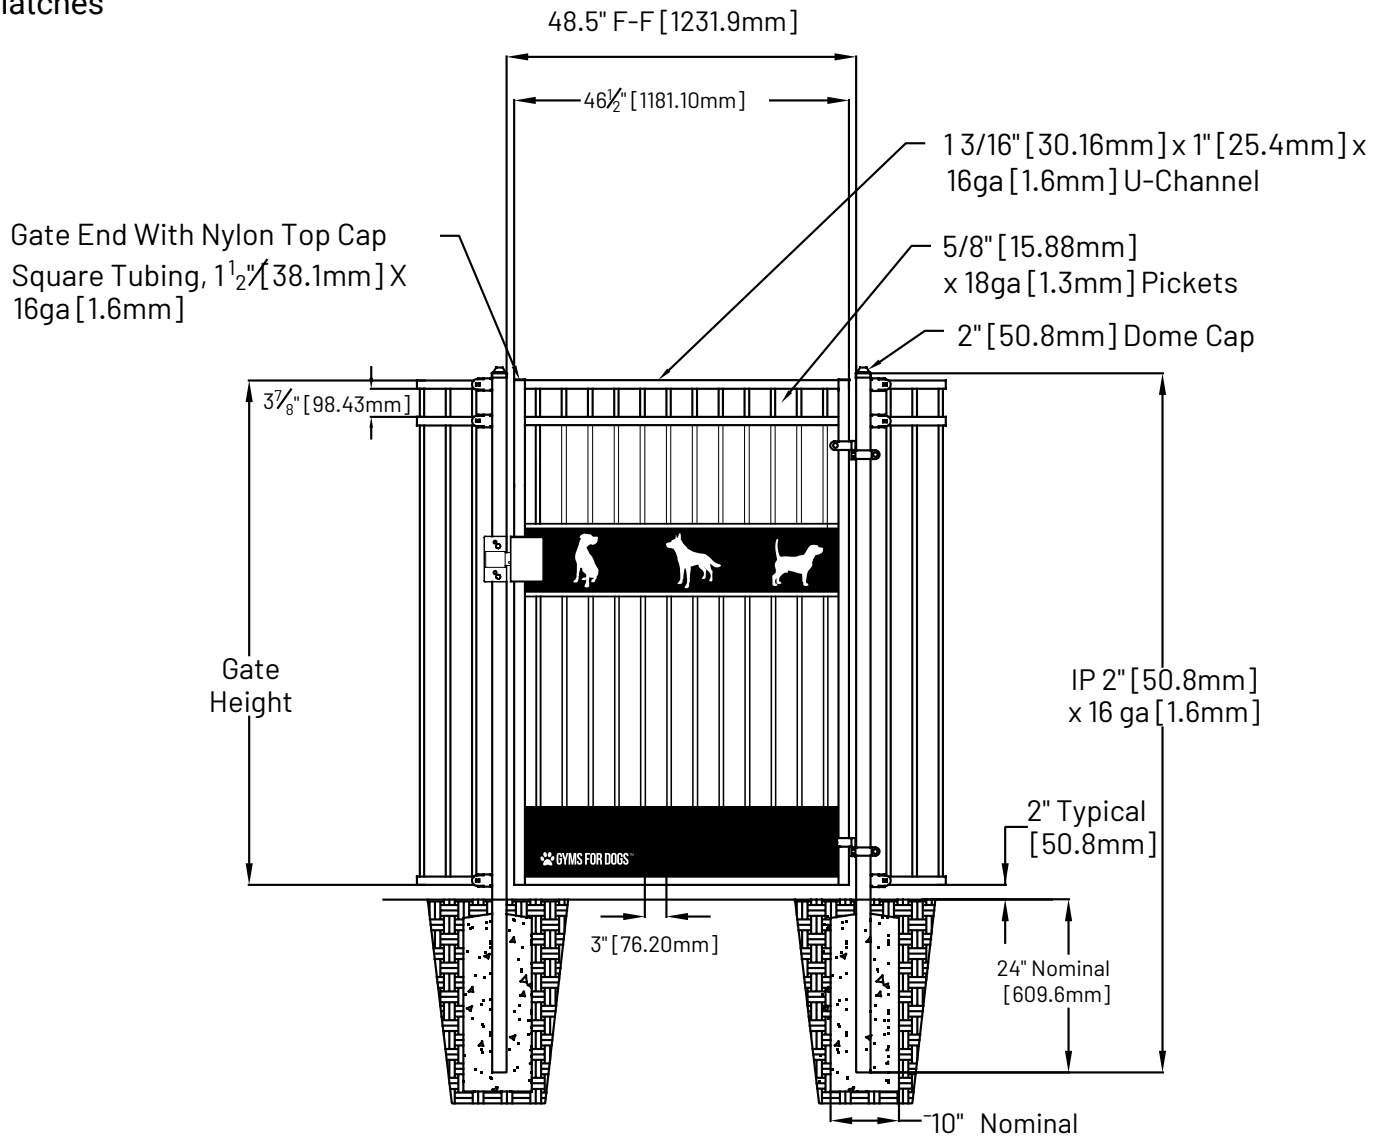

Fence panel kit includes
post and hardware/
fasteners

Applicable Brackets

DOG PARK FENCING

DOGGIE DVR SERIES

Standard Entrance Gate Kit

Item: FN4EG-DVR

Gate kit includes all hardware, post, hinges and latches

Applicable Hardware

Architectural Grade Polyester Powder Coat

DOG PARK FENCING

DOGGIE DVR SERIES

Doggie Entrance Gate Kit

Item: FN4DG-DVR

Gate kit includes all hardware, post, hinges and latches

DOG PARK FENCING

DOGGIE DVR SERIES

Double Service Gate Kit

Item: FN4SG-DVR

Gate kit includes all hardware, post, hinges and latches

Select Desired Height

- 46" [1168.4mm]
- 70" [1778.0mm]

Applicable Hardware

DOG PARK FENCING

DOGGIE DVR SERIES

Post - Surface Mount

Item: FN4POST-DVR (SM)

HOLE DIMENSIONS ARE THE SAME ON ALL 3 SIDES

DOG PARK FENCING

DOGGIE DVR SERIES

Post - In-Ground

Item: FN4POST-DVR (IG)