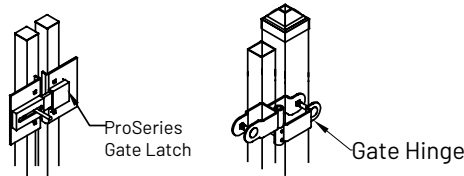

Fence panel kit includes
post and hardware/
fasteners

Applicable Brackets

DOG PARK FENCING

DOGGIE DVR SERIES

Standard Entrance Gate Kit

Item: FN4EG-DVR

Gate kit includes all hardware, post, hinges and latches

Applicable Hardware

Architectural Grade Polyester Powder Coat

DOG PARK FENCING

DOGGIE DVR SERIES

Doggie Entrance Gate Kit

Item: FN4DG-DVR

Gate kit includes all hardware, post, hinges and latches

DOG PARK FENCING