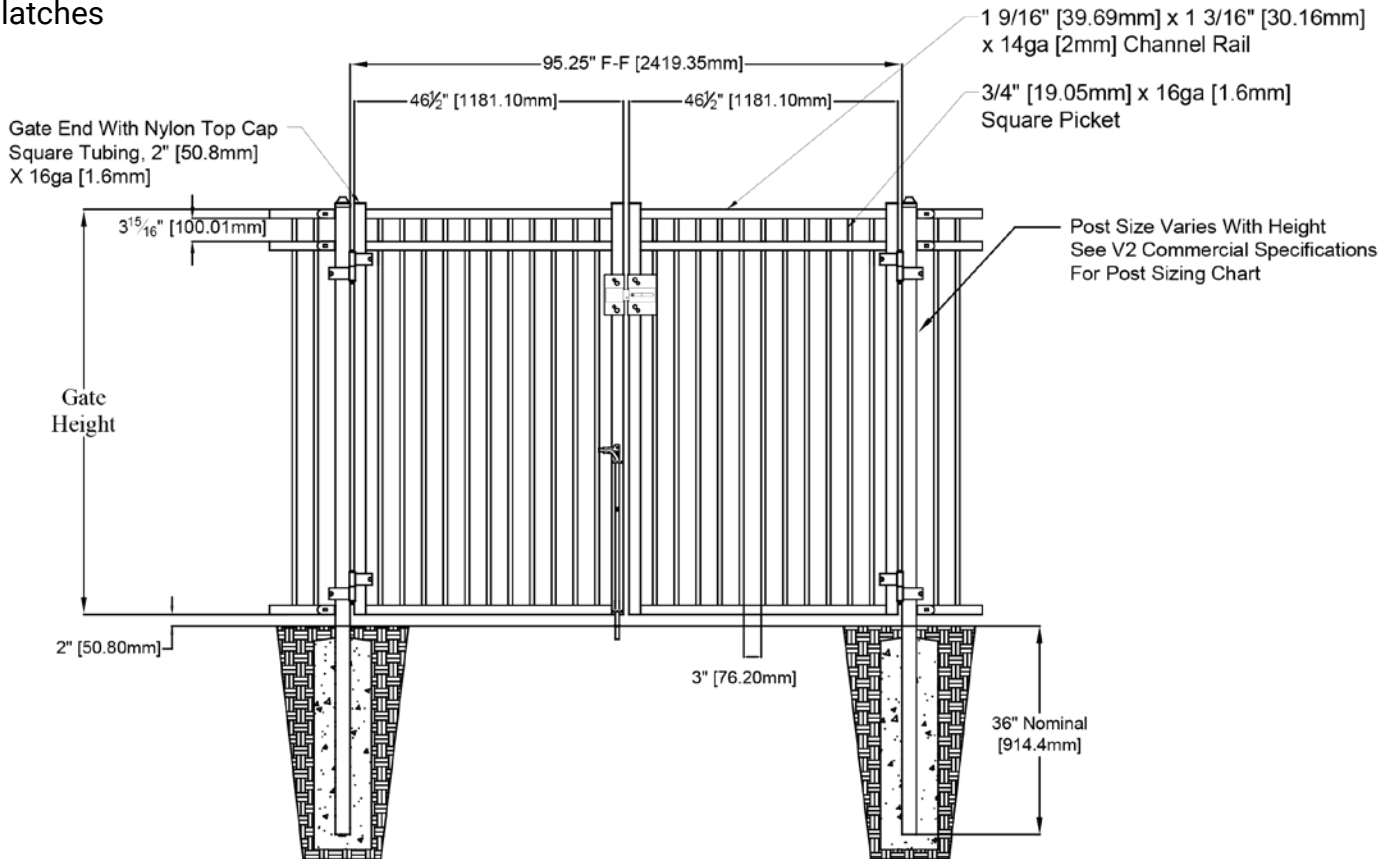

DOGGIE DVR SERIES

Double Service Gate Kit

Item: FN4SG-DVR

Gate kit includes all hardware, post, hinges and latches

Select Desired Height

- 46" [1168.4mm]
- 70" [1778.0mm]

Applicable Hardware

DOG PARK FENCING

DOGGIE DVR SERIES

Post - Surface Mount

Item: FN4POST-DVR (SM)

HOLE DIMENSIONS ARE THE SAME ON ALL 3 SIDES

DOG PARK FENCING

DOGGIE DVR SERIES

Post - In-Ground

Item: FN4POST-DVR (IG)