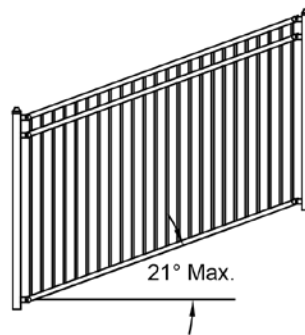

Fence panel kit includes
post and hardware/
fasteners

Applicable Brackets

DOG PARK FENCING

DOGGIE DVR SERIES

Standard Entrance Gate Kit

Item: FN4EG-DVR

Gate kit includes all hardware, post, hinges and latches