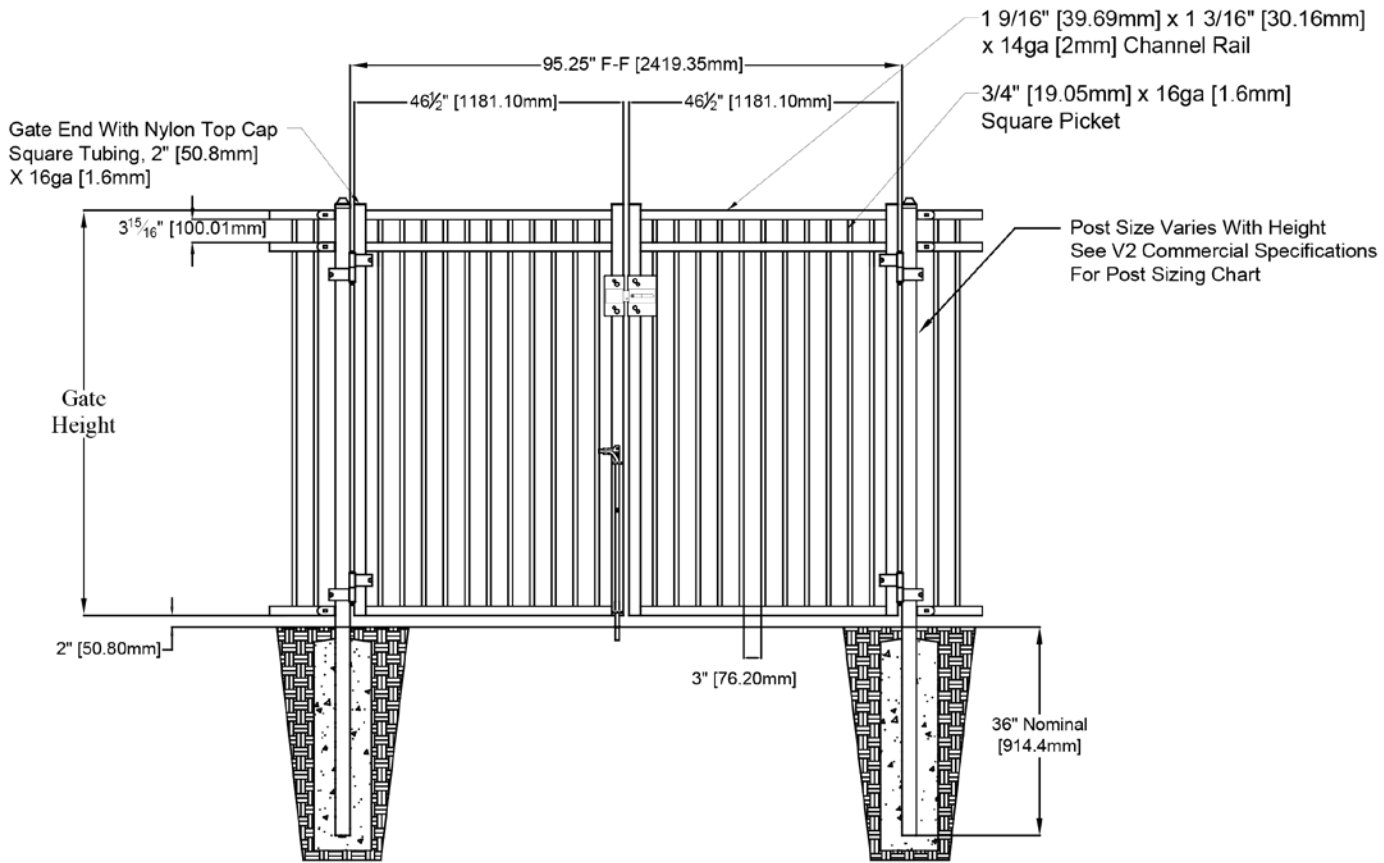

DOGGIE DVR SERIES

Post - Surface Mount

Item: FN4POST-DVR (SM)

HOLE DIMENSIONS ARE THE SAME ON ALL 3 SIDES

DOG PARK FENCING

DOGGIE DVR SERIES

Post - In-Ground

Item: FN4POST-DVR (IG)

DOG PARK FENCING

DOGGIE DVR SERIES

Select Desired Height

- 46" [1168.4mm]
- 70" [1778.0mm]

Applicable Hardware

STRONG **SAFE** **SECURE**

- E-COATED
- ARCHITECTURAL GRADE POWDER COAT
- UV INHIBITORS REDUCE FADING OVER TIME
- VIRTUALLY MAINTENANCE FREE
- 20-YEAR LIMITED MANUFACTURER WARRANTY
- PATENDED HINGE SYSTEM