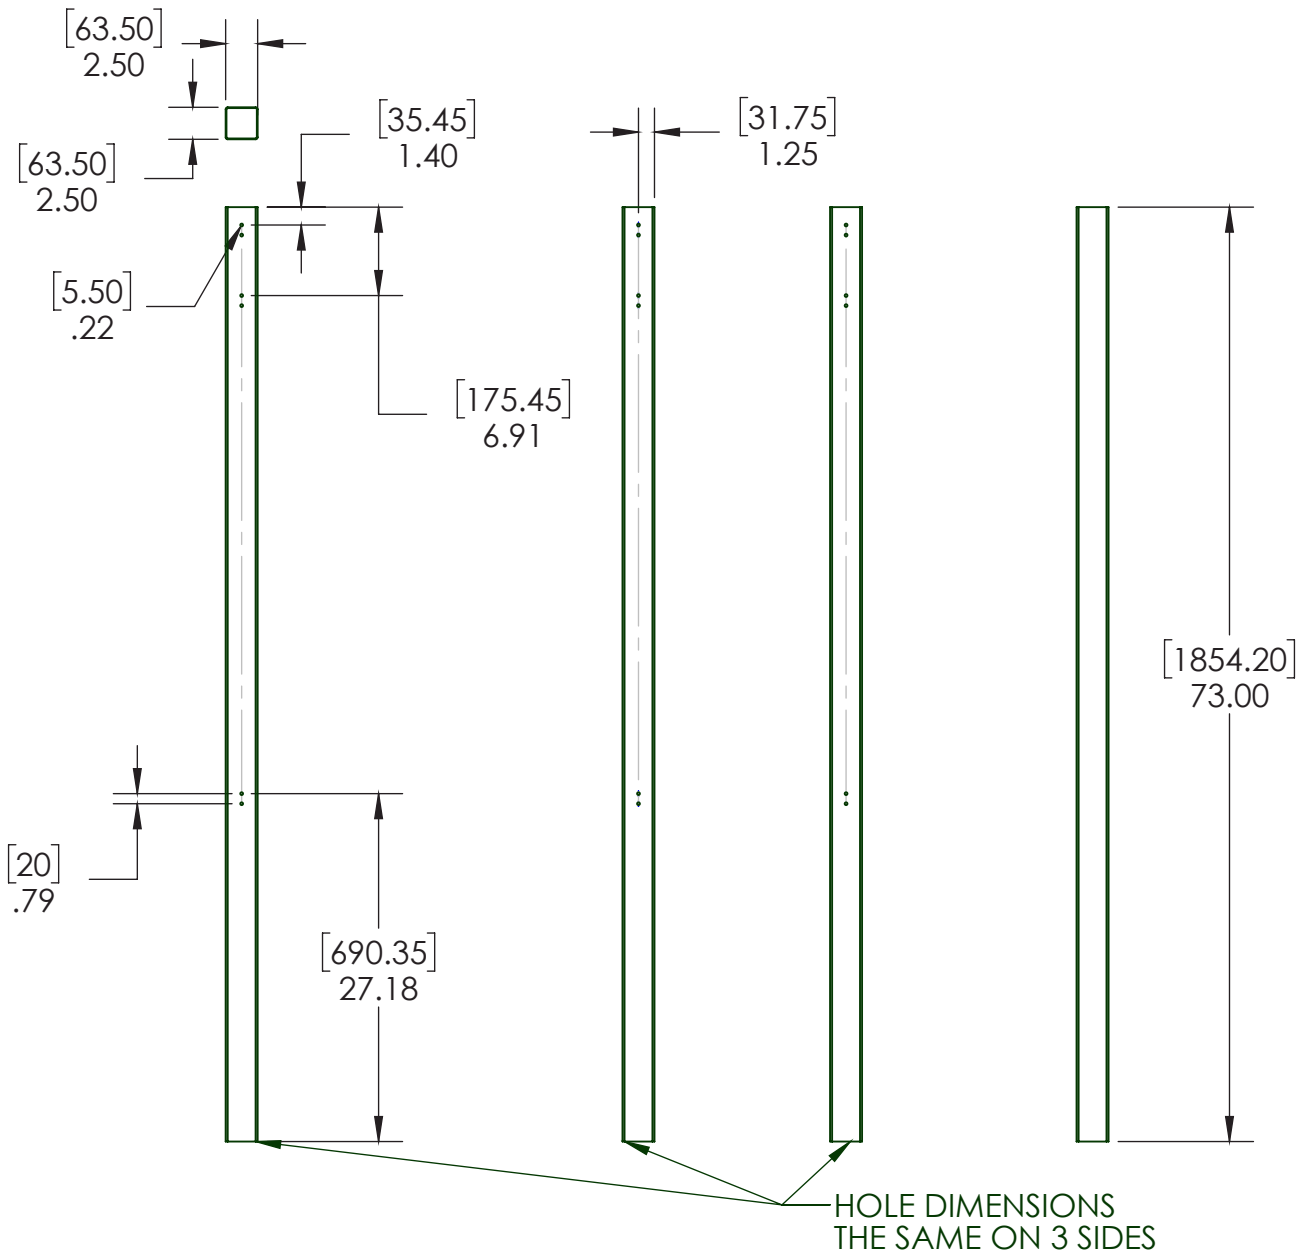

DOGGIE DVR SERIES

Double Service Gate Kit

Item: FN4SG-DVR

Gate kit includes all hardware, post, hinges and latches

Select Desired Height

- 46" [1168.4mm]
- 70" [1778.0mm]

Applicable Hardware

DOG PARK FENCING

DOGGIE DVR SERIES

Post - Surface Mount

Item: FN4POST-DVR (SM)

HOLE DIMENSIONS ARE THE SAME ON ALL 3 SIDES

DOG PARK FENCING

DOGGIE DVR SERIES

Post - In-Ground

Item: FN4POST-DVR (IG)

DOG PARK FENCING

DOGGIE DVR SERIES

Select Desired Height

- 46" [1168.4mm]
- 70" [1778.0mm]

Applicable Hardware

STRONG **SAFE** **SECURE**

- E-COATED
- ARCHITECTURAL GRADE POWDER COAT
- UV INHIBITORS REDUCE FADING OVER TIME
- VIRTUALLY MAINTENANCE FREE
- 20-YEAR LIMITED MANUFACTURER WARRANTY
- PATENDED HINGE SYSTEM