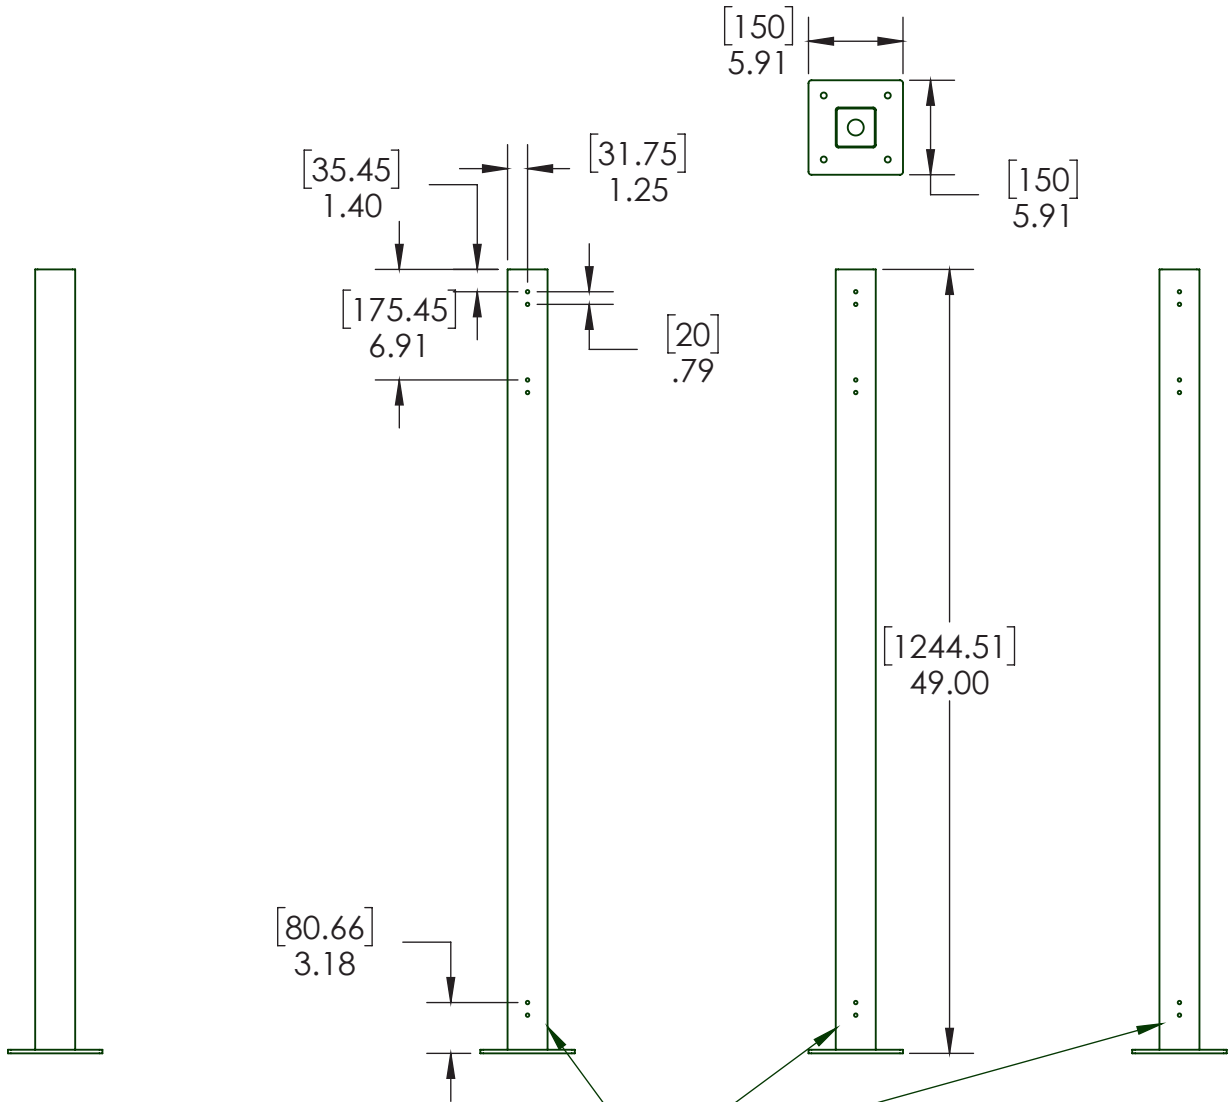

DOGGIE DVR SERIES

Double Service Gate Kit

Item: FN4SG-DVR

Gate kit includes all hardware, post, hinges and latches

Select Desired Height

- 46" [1168.4mm]
- 70" [1778.0mm]

Applicable Hardware

DOG PARK FENCING

DOGGIE DVR SERIES

Post - Surface Mount

Item: FN4POST-DVR (SM)

HOLE DIMENSIONS ARE THE SAME ON ALL 3 SIDES

DOG PARK FENCING

DOGGIE DVR SERIES

Post - In-Ground

Item: FN4POST-DVR (IG)