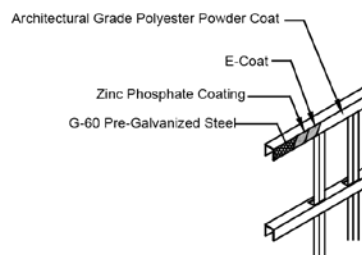

DOGGIE DVR SERIES

Double Service Gate Kit

Item: FN4SG-DVR

Gate kit includes all hardware, post, hinges and latches

Select Desired Height

- 46" [1168.4mm]
- 70" [1778.0mm]

Applicable Hardware

DOG PARK FENCING