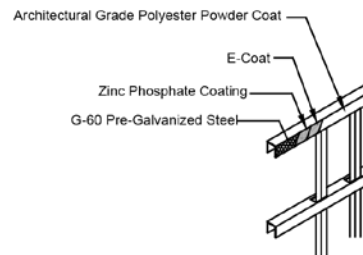

DOG PARK FENCING

DOGGIE DVR SERIES

Select Desired Height

- 46" [1168.4mm]
- 70" [1778.0mm]

Applicable Hardware

STRONG **SAFE** **SECURE**

- E-COATED
- ARCHITECTURAL GRADE POWDER COAT
- UV INHIBITORS REDUCE FADING OVER TIME
- VIRTUALLY MAINTENANCE FREE
- 20-YEAR LIMITED MANUFACTURER WARRANTY
- PATENDED HINGE SYSTEM