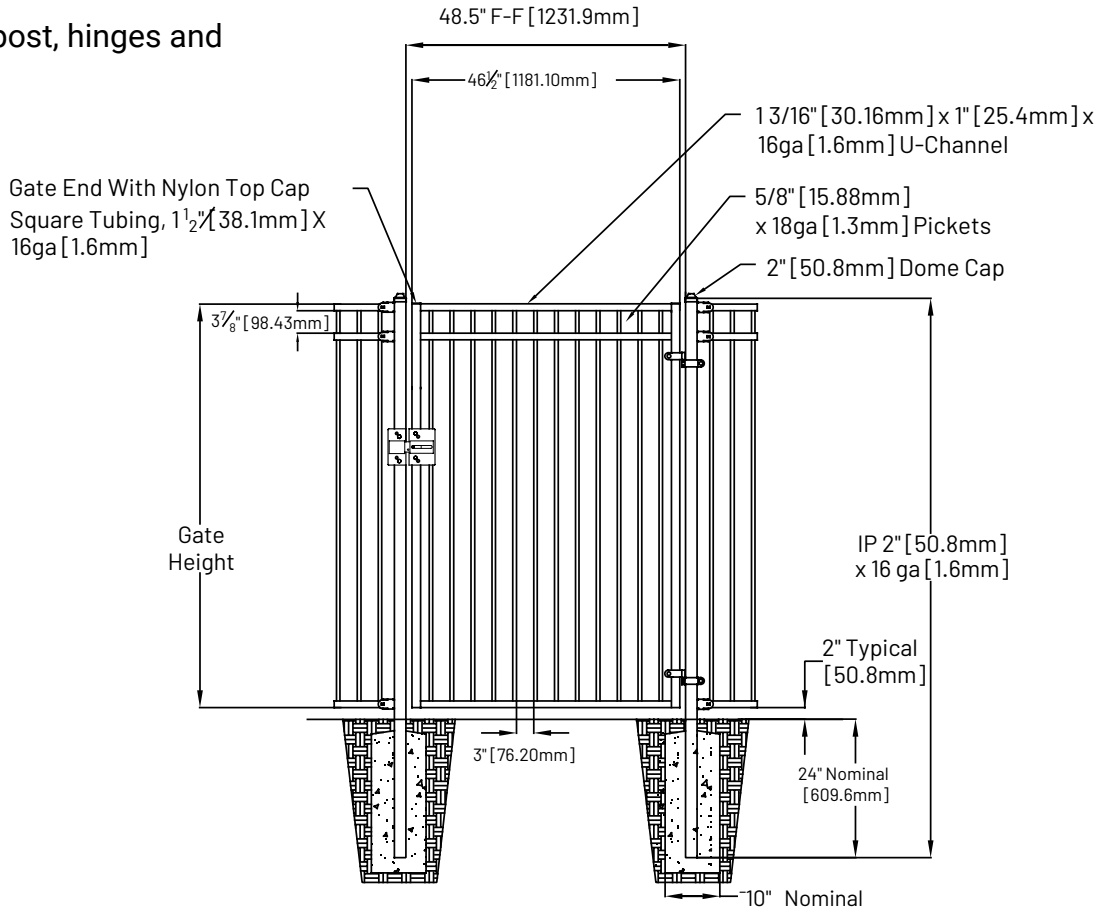

Fence panel kit includes
post and hardware/
fasteners

Applicable Brackets

DOG PARK FENCING

DOGGIE DVR SERIES

Standard Entrance Gate Kit

Item: FN4EG-DVR

Gate kit includes all hardware, post, hinges and latches

DOGGIE DVR SERIES

Double Service Gate Kit

Item: FN4SG-DVR

Gate kit includes all hardware, post, hinges and latches

Select Desired Height

- 46" [1168.4mm]
- 70" [1778.0mm]

Applicable Hardware

DOG PARK FENCING

DOGGIE DVR SERIES

Post - Surface Mount

Item: FN4POST-DVR (SM)

HOLE DIMENSIONS ARE THE SAME ON ALL 3 SIDES

DOG PARK FENCING

DOGGIE DVR SERIES

Post - In-Ground

Item: FN4POST-DVR (IG)