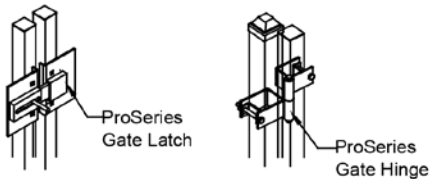

Applicable Hardware

Architectural Grade Polyester Powder Coat

DOG PARK FENCING

DOGGIE DVR SERIES

Doggie Entrance Gate Kit

Item: FN4DG-DVR

Gate kit includes all hardware, post, hinges and latches

DOG PARK FENCING

DOGGIE DVR SERIES

Double Service Gate Kit

Item: FN4SG-DVR

Gate kit includes all hardware, post, hinges and latches

Select Desired Height

- 46" [1168.4mm]
- 70" [1778.0mm]

Applicable Hardware

DOG PARK FENCING

DOGGIE DVR SERIES

Post - Surface Mount

Item: FN4POST-DVR (SM)

HOLE DIMENSIONS ARE THE SAME ON ALL 3 SIDES

DOG PARK FENCING

DOGGIE DVR SERIES

Post - In-Ground

Item: FN4POST-DVR (IG)