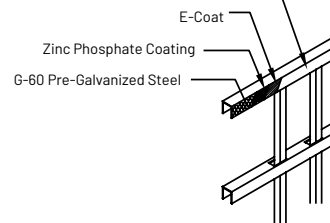

Fence panel kit includes
post and hardware/
fasteners

Applicable Brackets

DOG PARK FENCING

DOGGIE DVR SERIES

Standard Entrance Gate Kit

Item: FN4EG-DVR

Gate kit includes all hardware, post, hinges and latches

Applicable Hardware

Architectural Grade Polyester Powder Coat

DOG PARK FENCING

DOGGIE DVR SERIES

Doggie Entrance Gate Kit

Item: FN4DG-DVR

Gate kit includes all hardware, post, hinges and latches

DOG PARK FENCING