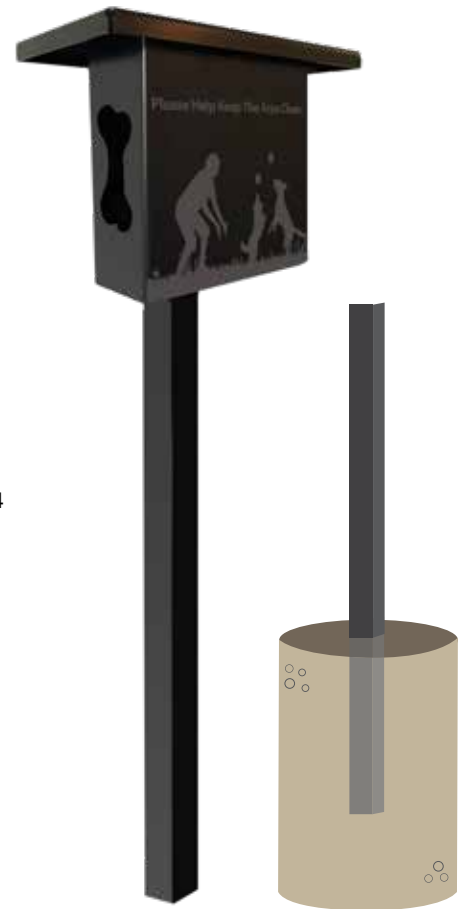

## PRODUCT SPECS

Item: DL-PWS100-PCIG

Components: DL-PNSBAG-TPC (Box)  
DL-PWSIGP (Post - IG)

Dimensions: 69" L x 15" W x 72" H (18"-24" burial)

## MATERIALS

Powder coated aluminum bag dispenser box.  
Powder coated aluminum post designed for burial.

Black

Nutmeg  
Brown

Corn  
Yellow

Grass  
Green

Water  
Blue

Cardinal  
Red