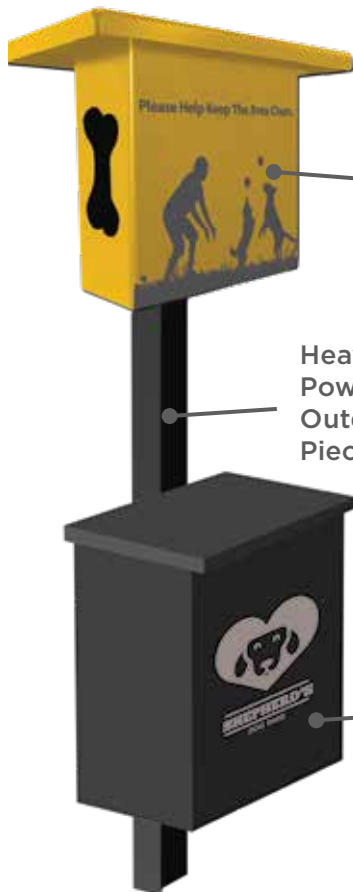

MADE IN THE U.S.A. | CRAFTED WITH QUALITY WORKMANSHIP

Proprietary Color Schemes & Product Dress. Dispenser Box Offered In 6 Standard Colors

Heavy Duty Powder Coated Outdoor One Piece Metal Post

Optional Black Powder Coated Aluminum Waste Receptacle w/ Plastic Liner