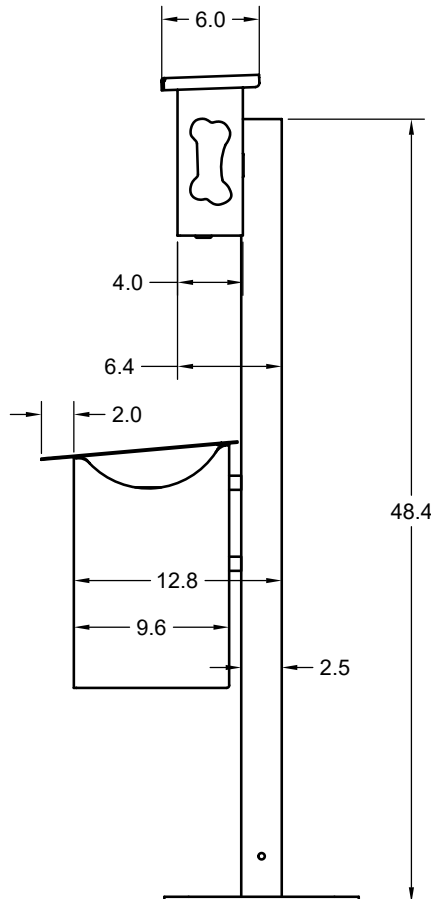

THE PET WASTE STATION™ SURFACE MOUNT (SM)

PRODUCT SPECS

Item: DL-PWS100-PWSM
Components: DL-PNSBAG-TPC (Box)
DL-PWSSMP (Post - SM)
Dimensions: 12" L x 15" W x 49" H

MATERIALS

Powder coated aluminum bag dispenser box.
Powder coated aluminum post w/ surface mount plate.

*Concrete anchor bolts or landscape spikes not included