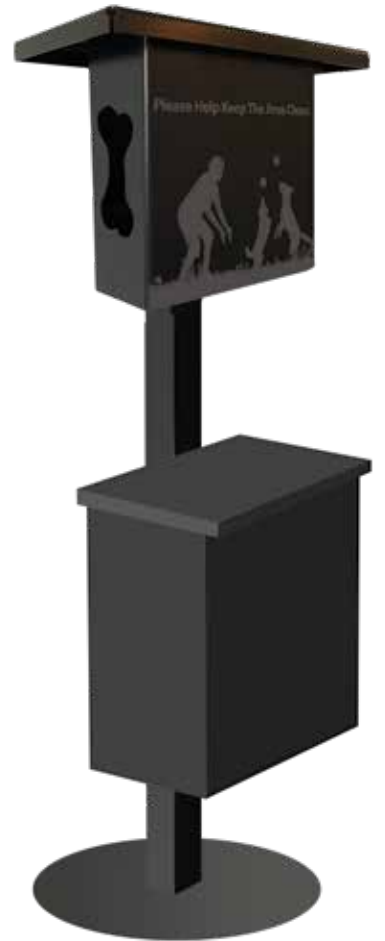

**THE PET WASTE STATION™
FREESTANDING MOUNT (FS)**

PRODUCT SPECS

Item: DL-PWS100-PWSFS
Components: DL-PNSBAG-TPC (Box)
DL-PWSESP (Post - FS)
Dimensions: 18" L x 15" W x 49" H

MATERIALS

Powder coated aluminum bag dispenser box. Powder coated aluminum post w/ free-standing mount plate.

*Concrete anchor bolts or landscape spikes not included