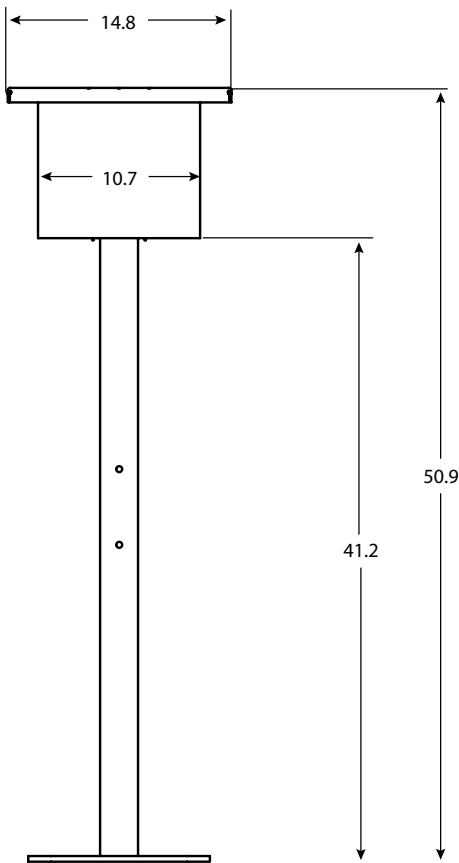

THE PET CADDY™ SURFACE MOUNT (SM)

PRODUCT SPECS

Item: DL-PWS100-PCSM
DL-PNSBAG-TPC (Box)
DL-PWSSMP (Post - SM)
Dimensions: 12" L x 15" W x 49" H

MATERIALS

Powder coated aluminum bag dispenser box.
Powder coated aluminum post w/ surface mount plate.

*Concrete anchor bolts or landscape spikes not included