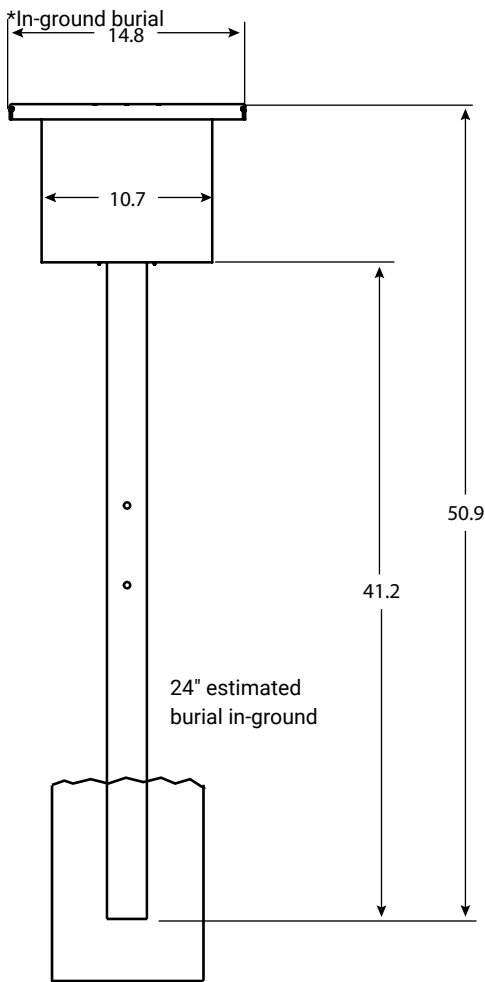

THE PET CADDY™ IN-GROUND MOUNT (IG)

PRODUCT SPECS

Item: DL-PWS100-PCIG

Components: DL-PNSBAG-TPC (Box)
DL-PWSIGP (Post - IG)

Dimensions: 69" L x 15" W x 72" H (18"-24" burial)

MATERIALS

Powder coated aluminum bag dispenser box.
Powder coated aluminum post designed for burial.