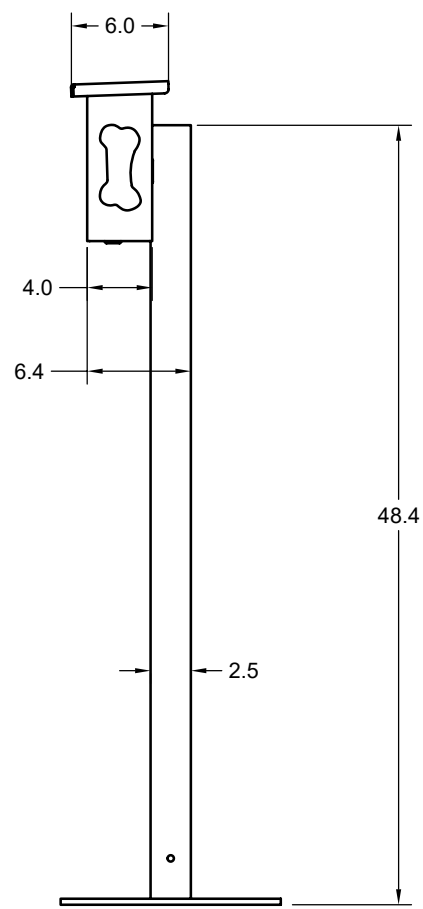

**THE PET CADDY™
FREESTANDING MOUNT (FS)**

PRODUCT SPECS

Item: DL-PWS100-PCFS
Components: DL-PNSBAG-TPC (Box)
DL-PWSESP (Post - FS)
Dimensions: 18" L x 15" W x 49" H

MATERIALS

Powder coated aluminum bag dispenser box. Powder coated aluminum post w/ free-standing mount plate.

*Concrete anchor bolts or landscape spikes not included