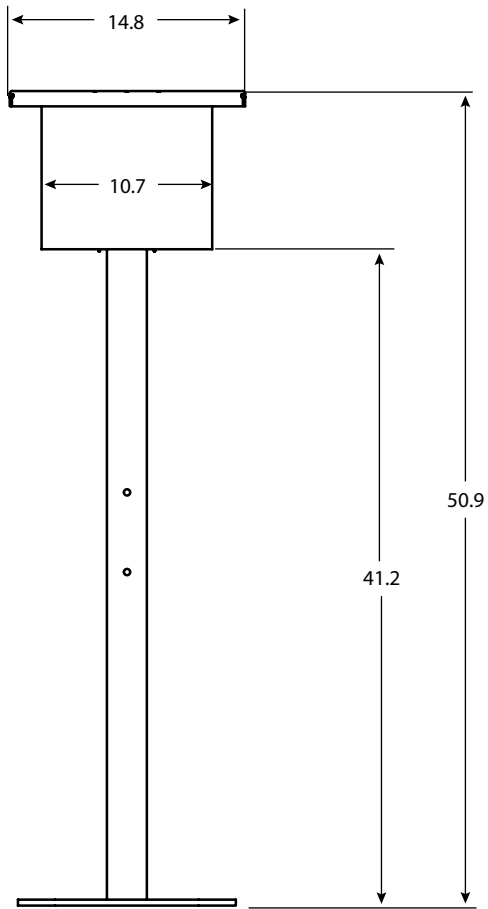

**THE PET CADDY™
FREESTANDING MOUNT (FS)**

PRODUCT SPECS

Item: DL-PWS100-PCFS
Components: DL-PNSBAG-TPC (Box)
DL-PWSESP (Post - FS)
Dimensions: 18" L x 15" W x 49" H

MATERIALS

Powder coated aluminum bag dispenser box. Powder coated aluminum post w/ free-standing mount plate.

*Concrete anchor bolts or landscape spikes not included