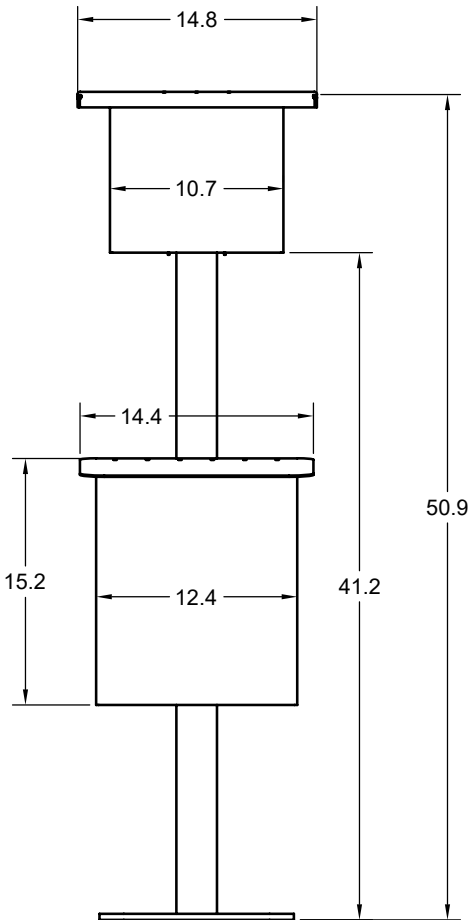

THE PET WASTE STATION™ SURFACE MOUNT (SM)

PRODUCT SPECS

Item: DL-PWS100-PWSM
Components: DL-PNSBAG-TPC (Box)
DL-PWSSMP (Post - SM)
Dimensions: 12" L x 15" W x 49" H

MATERIALS

Powder coated aluminum bag dispenser box.
Powder coated aluminum post w/ surface mount plate.

*Concrete anchor bolts or landscape spikes not included