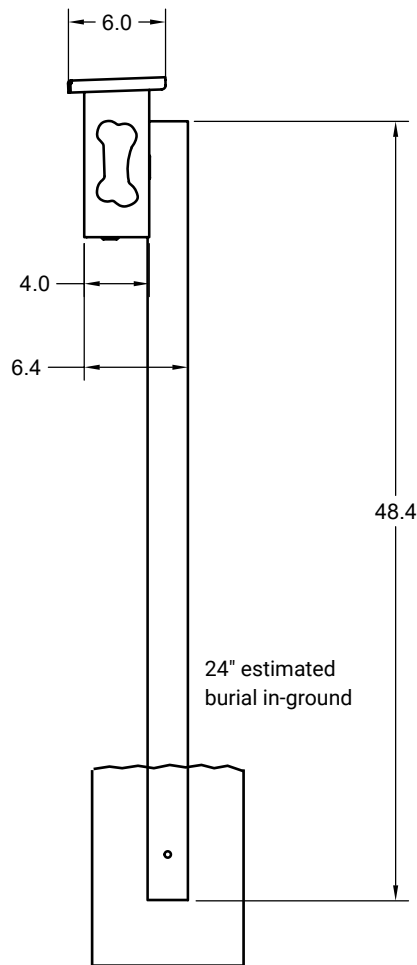

THE PET CADDY™ IN-GROUND MOUNT (IG)

PRODUCT SPECS

Item: DL-PWS100-PCIG

Components: DL-PNSBAG-TPC (Box)
DL-PWSIGP (Post - IG)

Dimensions: 69" L x 15" W x 72" H (18"-24" burial)

MATERIALS

Powder coated aluminum bag dispenser box.
Powder coated aluminum post designed for burial.