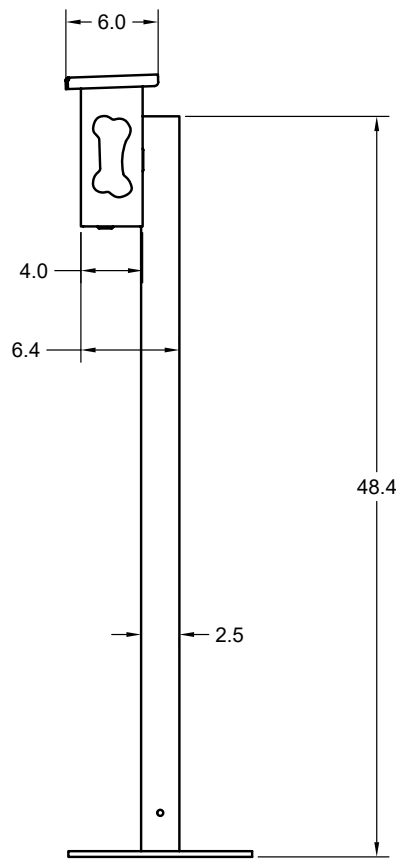

THE PET CADDY™ SURFACE MOUNT (SM)

PRODUCT SPECS

Item: DL-PWS100-PCSM
DL-PNSBAG-TPC (Box)
DL-PWSSMP (Post - SM)
Dimensions: 12" L x 15" W x 49" H

MATERIALS

Powder coated aluminum bag dispenser box.
Powder coated aluminum post w/ surface mount plate.

*Concrete anchor bolts or landscape spikes not included