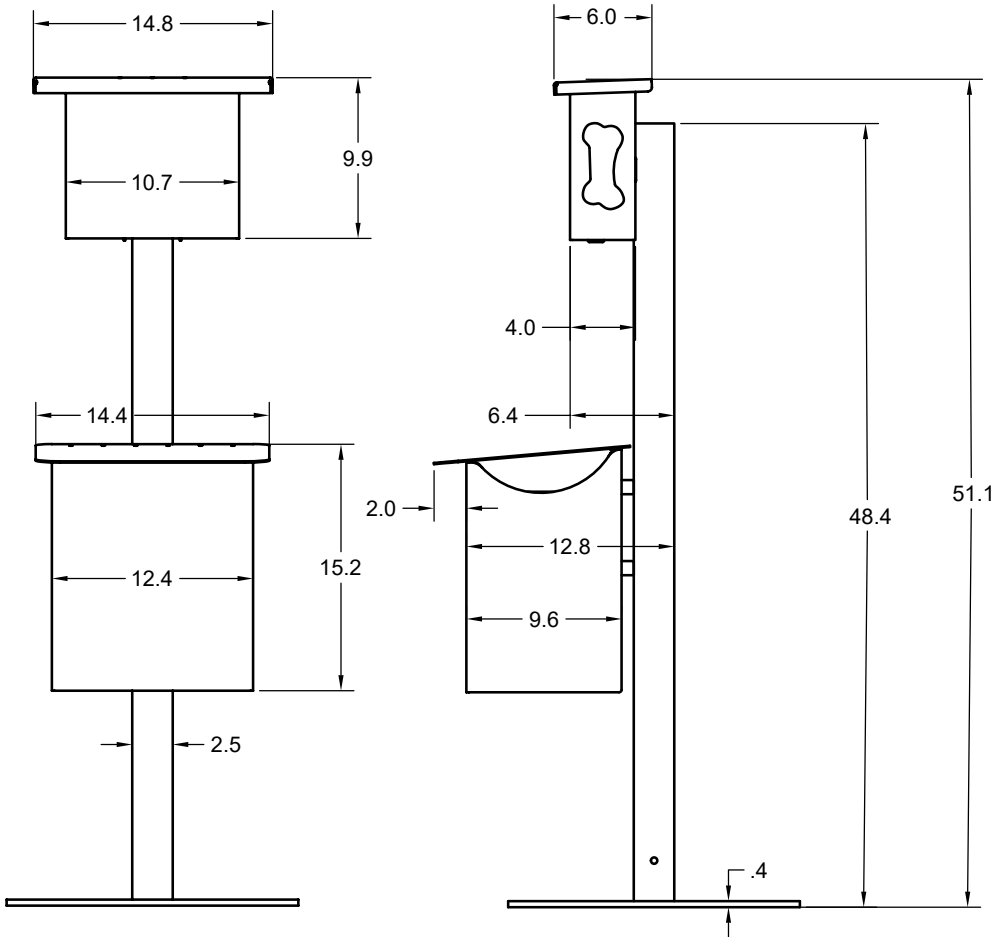

**THE PET WASTE STATION™
FREESTANDING MOUNT (FS)**

PRODUCT SPECS

Item: DL-PWS100-PWSFS
Components: DL-PNSBAG-TPC (Box)
DL-PWSESP (Post - FS)
Dimensions: 18" L x 15" W x 49" H

MATERIALS

Powder coated aluminum bag dispenser box. Powder coated aluminum post w/ free-standing mount plate.

*Concrete anchor bolts or landscape spikes not included