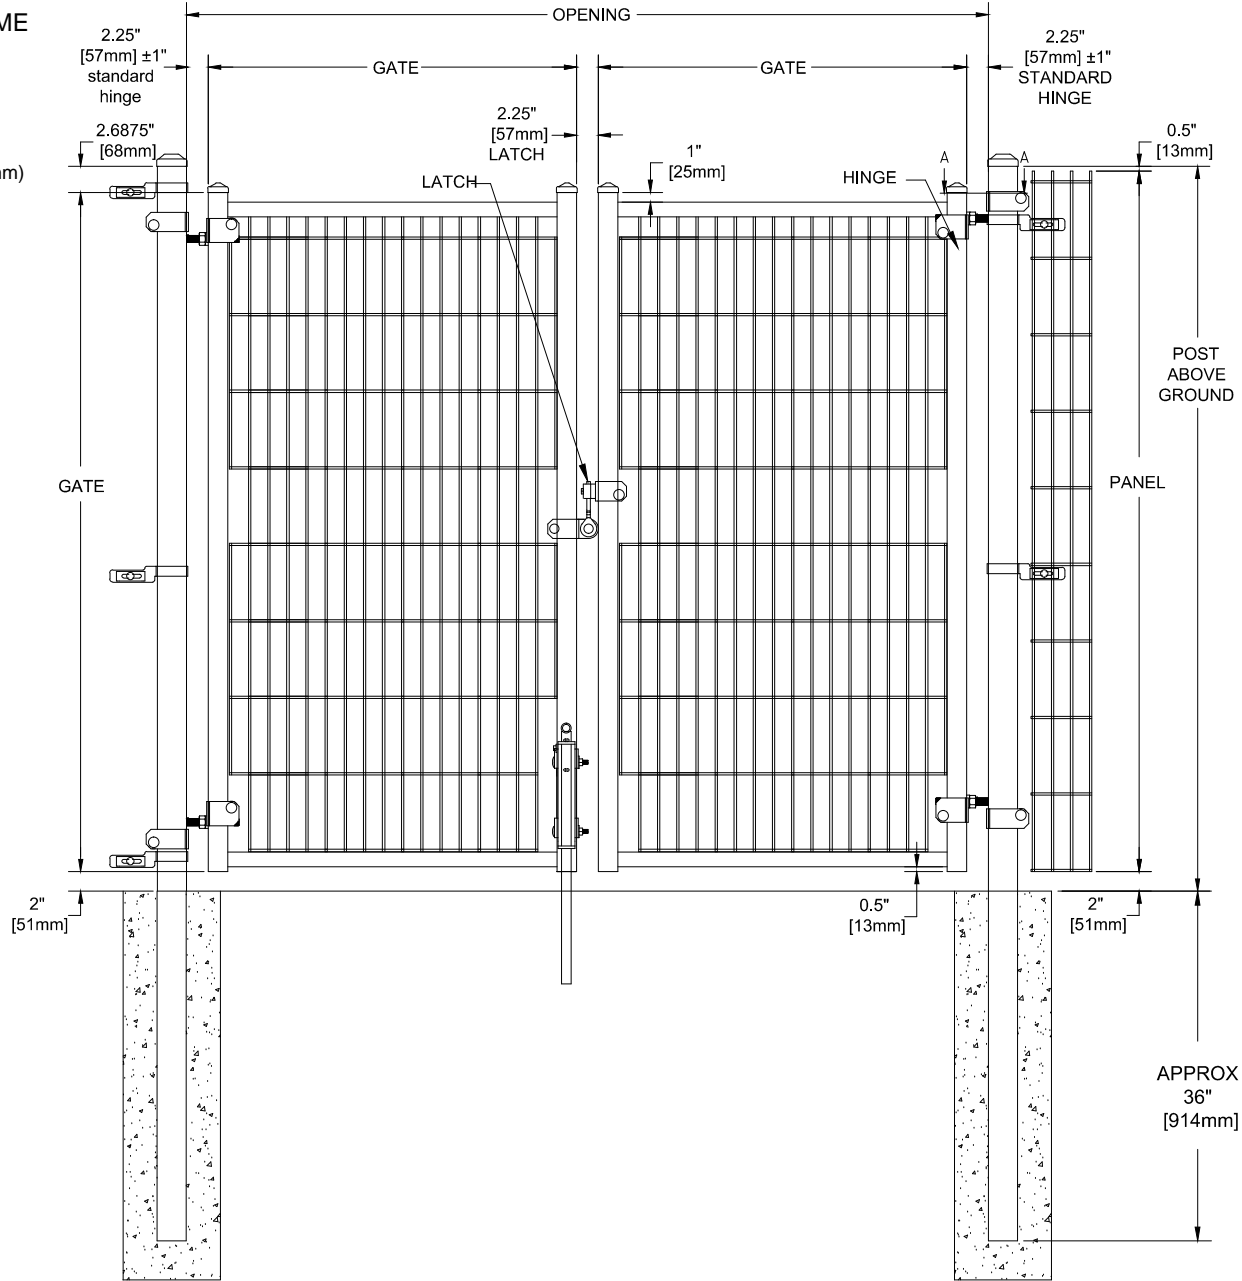

ALUMINUM CAP

PRE-GALV SQUARE TUBE, 1.5" (38mm)
WIDTH 8' AND LESS -> 16GA
WIDTH 8' AND MORE -> 11GA

PRE-GALV SQUARE TUBE, 2" (50 mm)
HEIGHT 7' AND LESS -> 16GA
HEIGHT 7' AND MORE -> 11GA

EXTERIOR VIEW
- PANEL CENTERED IN FRAME

VERTICAL WIRE

DROP BAR

• HINGES AND LATCHES CAN BE INSTALLED ON EITHER SIDE

SPRING HINGE
(OPTIONAL)
SPACING : 1"±1/2"

SECTION B-B
PANEL & FRAME

Gyms For Dogs - Garden Style Service Gate