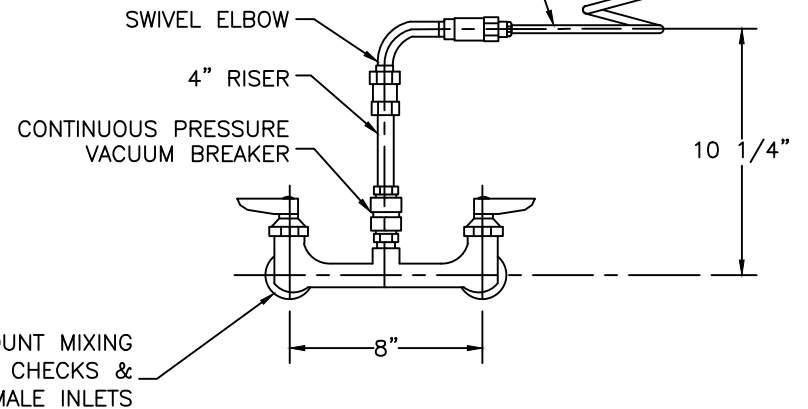

NOTE: ALL DIMENSIONS MAY VARY SLIGHTLY DUE TO NORMAL MANUFACTURING TOLERANCES.

800.931.1562
Email: Sales@GymsForDogs.com
www.CoolDogWashTubs.com