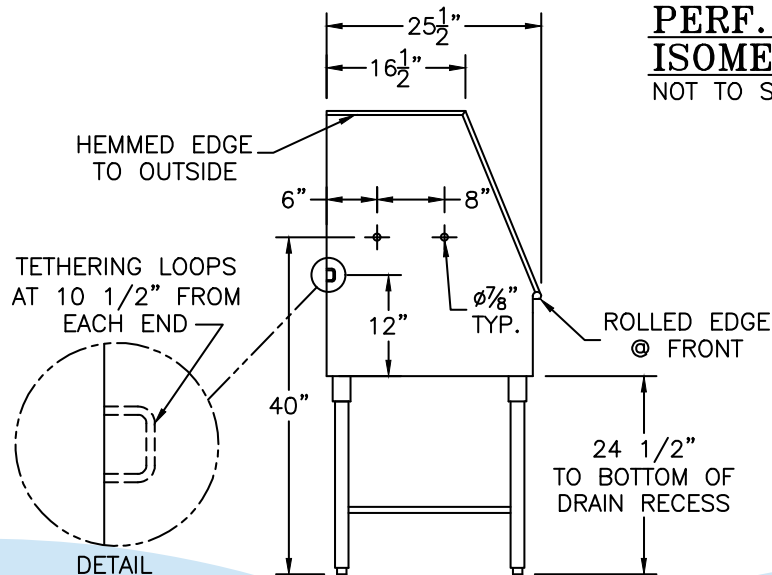

# ADA DOG WASH STATION

MODEL: DL-DWPRO60ADA - LEFT DRAINING SYSTEM

**SECTION A-A**

SCALE: x 2

**PERF. BASKET ISOMETRIC VIEW**  
NOT TO SCALE

**TOP VIEW**

**SIDE VIEW**

**FRONT VIEW**