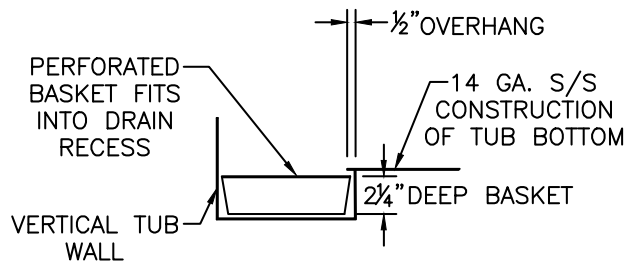

ADA DOG WASH STATION

MODEL: DL-DWPRO60ADA - LEFT DRAINING SYSTEM

SECTION A-A

SCALE: x 2