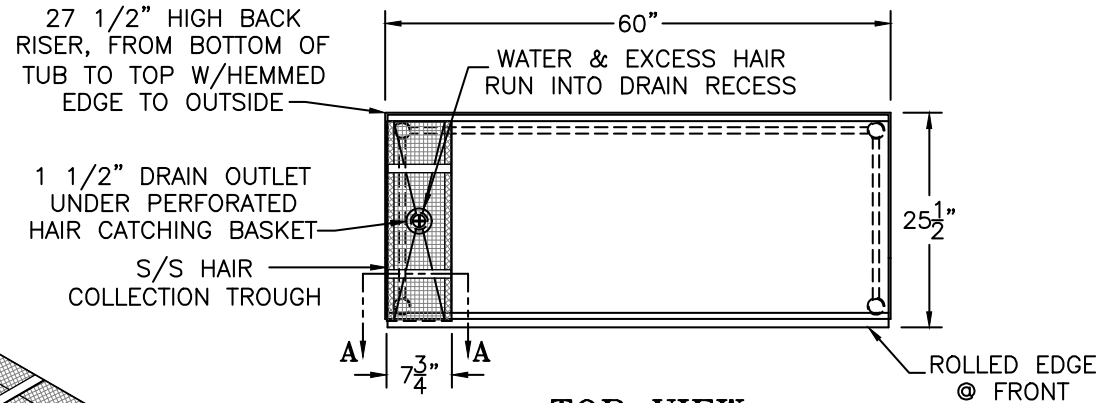

ADA DOG WASH STATION

MODEL: DL-DWPRO60ADA - LEFT DRAINING SYSTEM

SCALE: x 2

TOP VIEW

DISCRPTION
60-INCH STAINLESS STEEL STEP-IN ANIMAL
BATHTUB WITH BUILT-IN HAIR CATCHING
SYSTEM - LEFT SIDE PLUMBING

MODEL
DL-DWPRO-60ADA U.S. PATENT 7080608

SCALE
1/2" = 1'-0"

NOTE: ALL DIMENSIONS MAY VARY SLIGHTLY DUE
TO NORMAL MANUFACTURING TOLERANCES.

800.931.1562

Email: Sales@GymsForDogs.com

www.CoolDogWashTubs.com