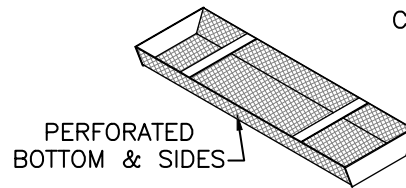

PERF. BASKET ISOMETRIC VIEW
NOT TO SCALE