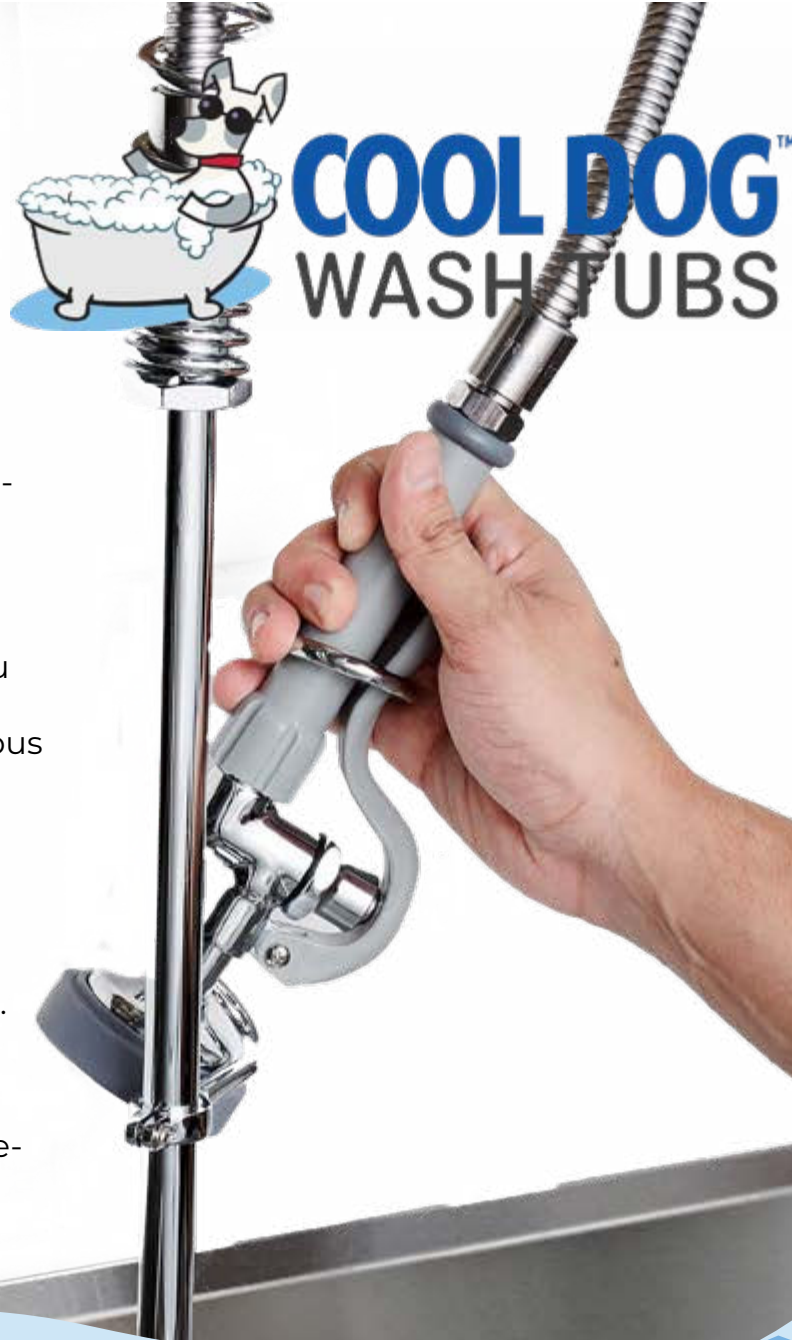

FAUCET

ADA DOG WASH STATION PRO SERIES

Model: DL-DWPRO-60ADA

Our Stainless Steel Dog Wash Tub comes with an easy install wall mounted High Pre-Rinse Faucet. The Faucet comes with a host of features to make installation and use as easy as possible.

1.15 GPM FLOW RATE

The spray valve has a 1.15 GPM flow rate which helps you conserve water and save money on your utility bill. The easy to use hold-down ring lets you lock it in a continuous spray position for as long as you need.

96" FLEX HOSE

The flexible stainless steel hose on this model provides great range of motion and lets you direct the water exactly where you need it. This spring helps it retain it's shape and keeps the spray valve positioned above the sink.

ADJUSTABLE WALL MOUNT CENTERS

The faucet mounts to the wall using a pair of 1/2" NPT female inlets with 2" flanges.