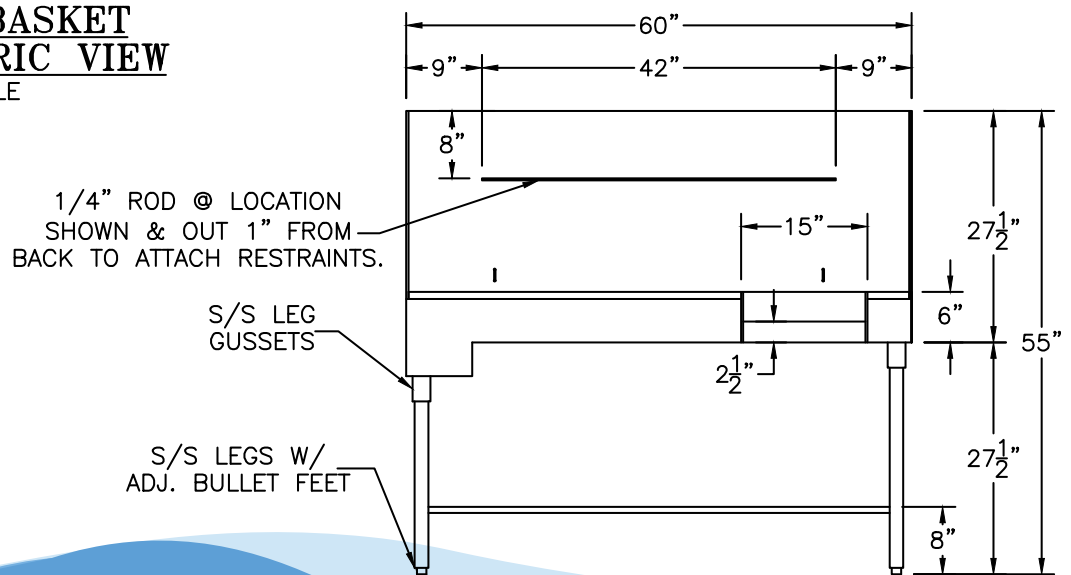

FRONT VIEW

DISCRPTION
60-INCH STAINLESS STEEL STEP-IN ANIMAL
BATHTUB WITH BUILT-IN HAIR CATCHING
SYSTEM - LEFT SIDE PLUMBING

MODEL
DL-DWPRO-60ADA U.S. PATENT 7080608

SCALE
1/2" = 1'-0"

NOTE: ALL DIMENSIONS MAY VARY SLIGHTLY DUE
TO NORMAL MANUFACTURING TOLERANCES.

800.931.1562

Email: Sales@GymsForDogs.com

www.CoolDogWashTubs.com