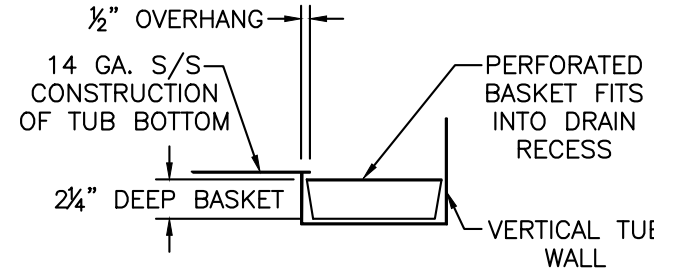

SECTION A-A

SCALE: x 2