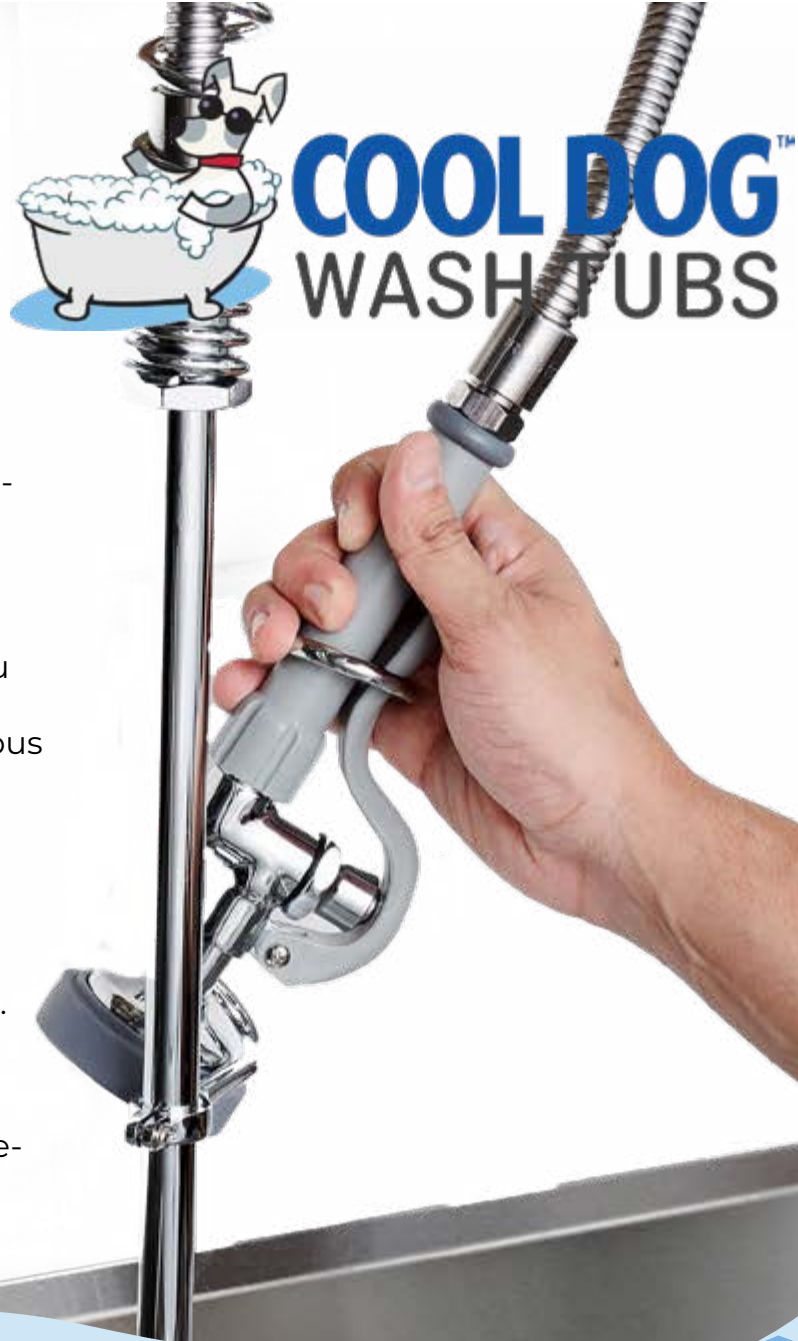

FAUCET

STANDARD STYLE DOG WASH TUB PRO SERIES

Model: DL-DWPRO-60S

Our Stainless Steel Dog Wash Tub comes with an easy install wall mounted High Pre-Rinse Faucet. The Faucet comes with a host of features to make installation and use as easy as possible.

1.15 GPM FLOW RATE

The spray valve has a 1.15 GPM flow rate which helps you conserve water and save money on your utility bill. The easy to use hold-down ring lets you lock it in a continuous spray position for as long as you need.

96" FLEX HOSE

The flexible stainless steel hose on this model provides great range of motion and lets you direct the water exactly where you need it. This spring helps it retain its shape and keeps the spray valve positioned above the sink.

ADJUSTABLE WALL MOUNT CENTERS

The faucet mounts to the wall using a pair of 1/2" NPT female inlets with 2" flanges.