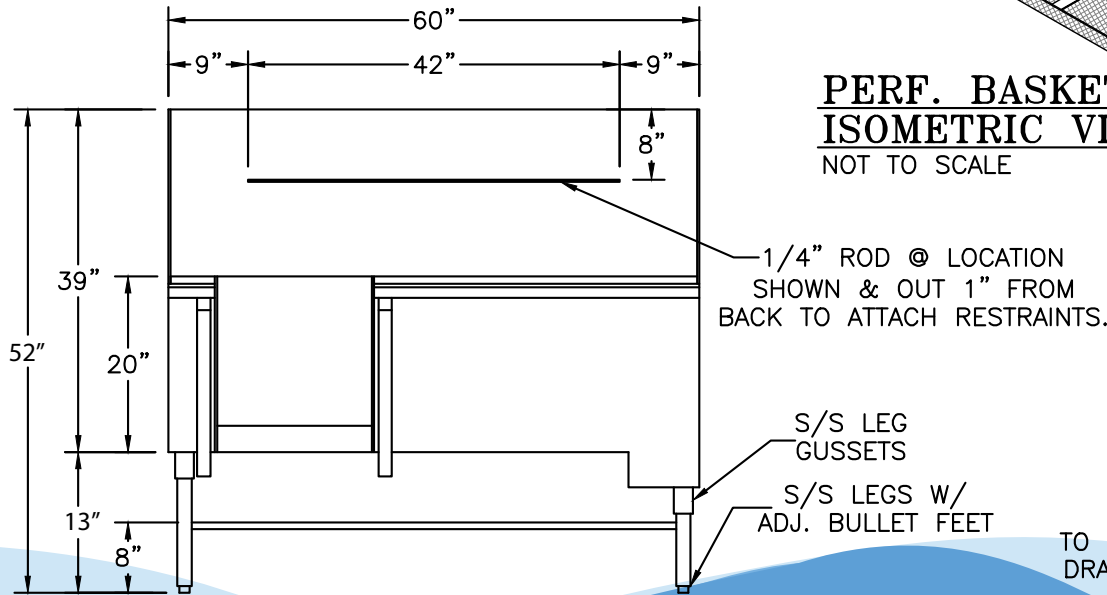

STANDARD STYLE DOG WASH TUB

MODEL: DL-DWPRO-60S - RIGHT DRAINING SYSTEM

TOP VIEW

SECTION A-A

SCALE: x 2

PERF. BASKET ISOMETRIC VIEW
NOT TO SCALE

FRONT VIEW

SIDE VIEW