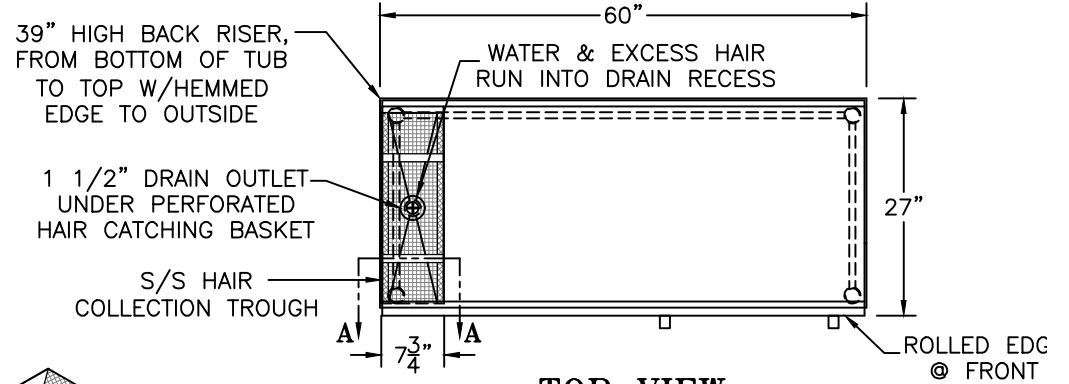

STANDARD STYLE DOG WASH TUB

MODEL: DL-DWPRO60S - LEFT DRAINING SYSTEM

TOP VIEW

DISCRPTION
60-INCH STAINLESS STEEL STEP-IN ANIMAL
BATHTUB WITH BUILT-IN HAIR CATCHING
SYSTEM - LEFT SIDE PLUMBING

MODEL
DL-DWPRO-60S U.S. PATENT 7080608

SCALE
1/2" = 1'-0"

NOTE: ALL DIMENSIONS MAY VARY SLIGHTLY DUE
TO NORMAL MANUFACTURING TOLERANCES.

800.931.1562
Email: Sales@GymsForDogs.com
www.CoolDogWashTubs.com