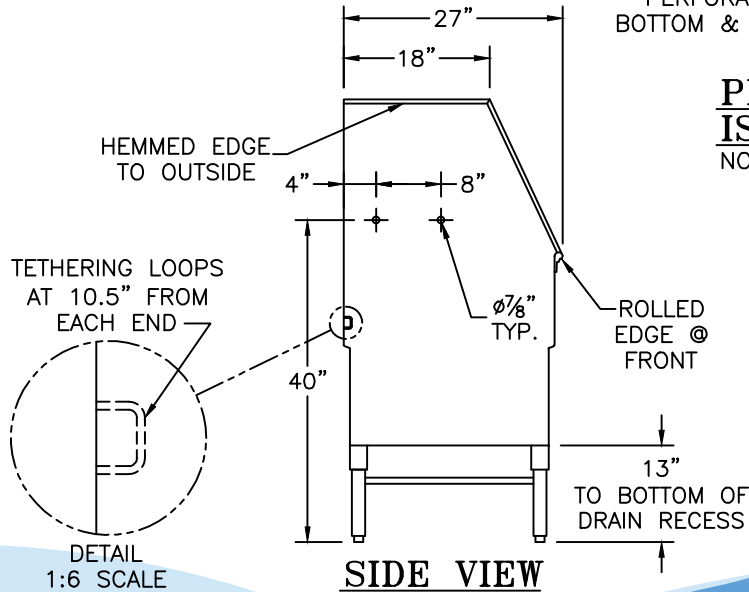

**PERF. BASKET
ISOMETRIC VIEW**
NOT TO SCALE

SIDE VIEW

FRONT VIEW

DISCRPTION
60-INCH STAINLESS STEEL STEP-IN ANIMAL
BATHTUB WITH BUILT-IN HAIR CATCHING
SYSTEM - LEFT SIDE PLUMBING

MODEL
DL-DWPRO-60S U.S. PATENT 7080608