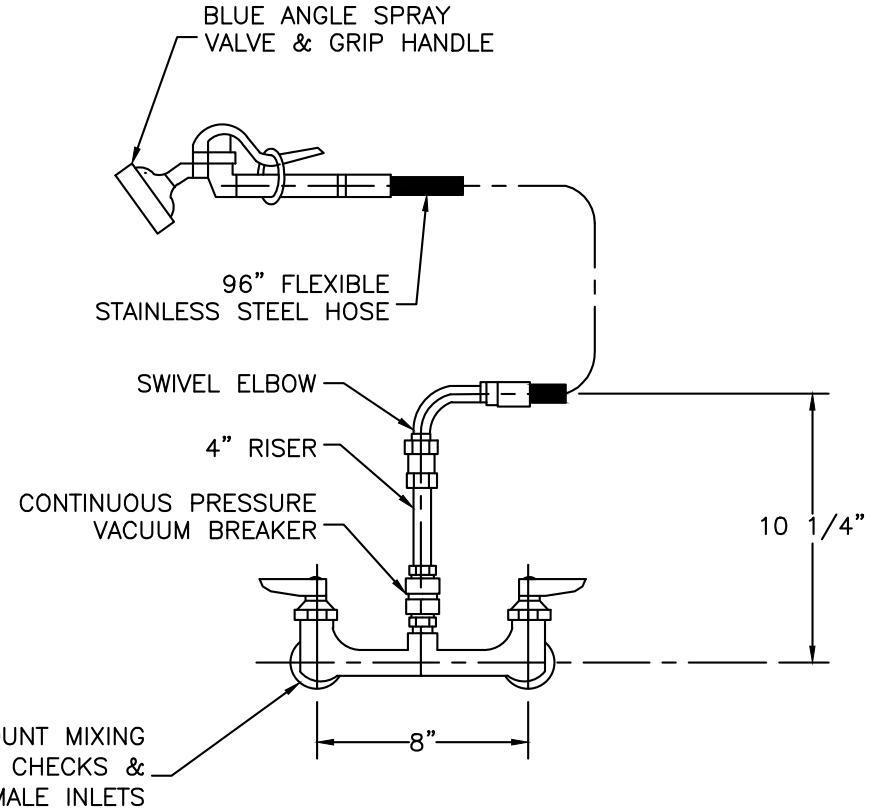

STAINLESS STEEL DOG WASH TUB

Model: DL-DWPRO-60S - FAUCET INSTALLATION

PRODUCT DESCRIPTION:

Pre-Rinse Unit: EasyInstall 8" Wall Mount Mixing Faucet, Quarter-Turn Eterna Cartridges w/ Spring Checks, Lever Handles, 96" Flexible Stainless Steel Hose, 1.42 GPM Spray Valve & 1/2" NPT Female Inlets.

PRODUCT COMPLIANCE:

ASME A112.18.1 / CSA B125.1
NSF 61 - SECTION 9
NSF 372 (LOW LEAD CONTENT)
EPA Act 2005 (PRSV)

NOTE: ALL DIMENSIONS MAY VARY SLIGHTLY DUE TO NORMAL MANUFACTURING TOLERANCES.

800.931.1562
Email: Sales@GymsForDogs.com
www.CoolDogWashTubs.com