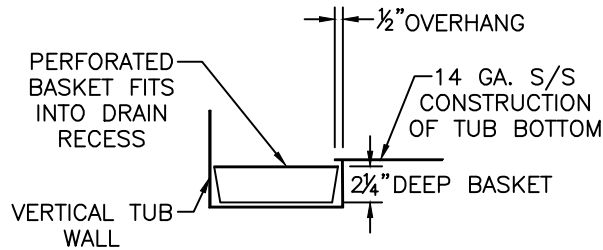

STANDARD STYLE DOG WASH TUB

MODEL: DL-DWPRO60S - LEFT DRAINING SYSTEM

SECTION A-A
SCALE: x 2