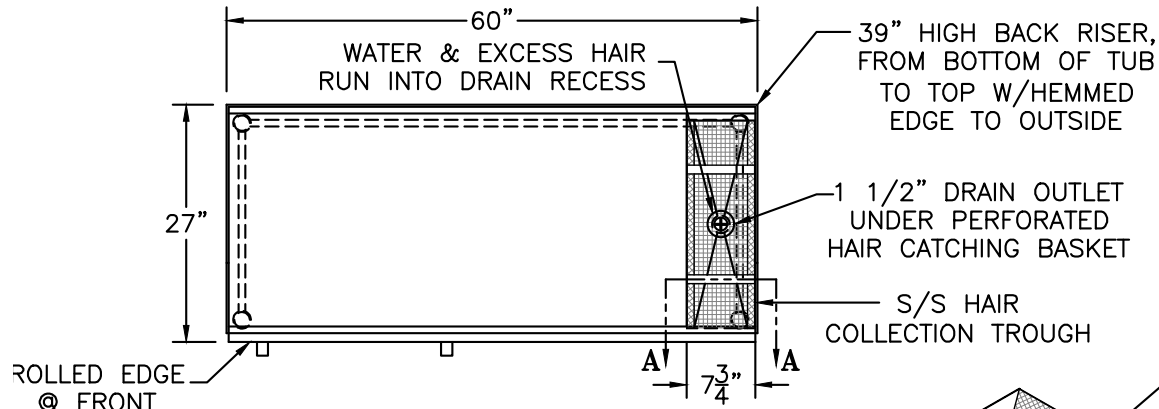

STANDARD STYLE DOG WASH TUB

MODEL: DL-DWPRO-60S - RIGHT DRAINING SYSTEM

TOP VIEW