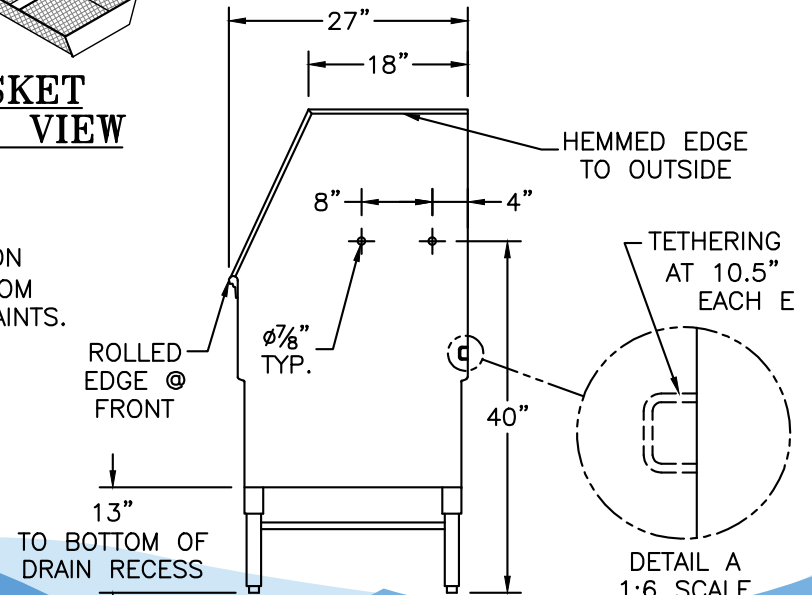

STANDARD STYLE DOG WASH TUB

MODEL: DL-DWPRO-60S - RIGHT DRAINING SYSTEM

TOP VIEW

SECTION A-A

SCALE: x 2

PERF. BASKET ISOMETRIC VIEW
NOT TO SCALE

FRONT VIEW

SIDE VIEW

DETAIL A
1:6 SCALE

DISCRIPTION
60-INCH STAINLESS STEEL STEP-IN ANIMAL
BATHTUB WITH BUILT-IN HAIR CATCHING
SYSTEM - RIGHT SIDE PLUMBING

MODEL

DL-DWPRO-60S

U.S. PATENT 7080608

SCALE
1/2" = 1'-0"

NOTE: ALL DIMENSIONS MAY VARY SLIGHTLY DUE
TO NORMAL MANUFACTURING TOLERANCES.