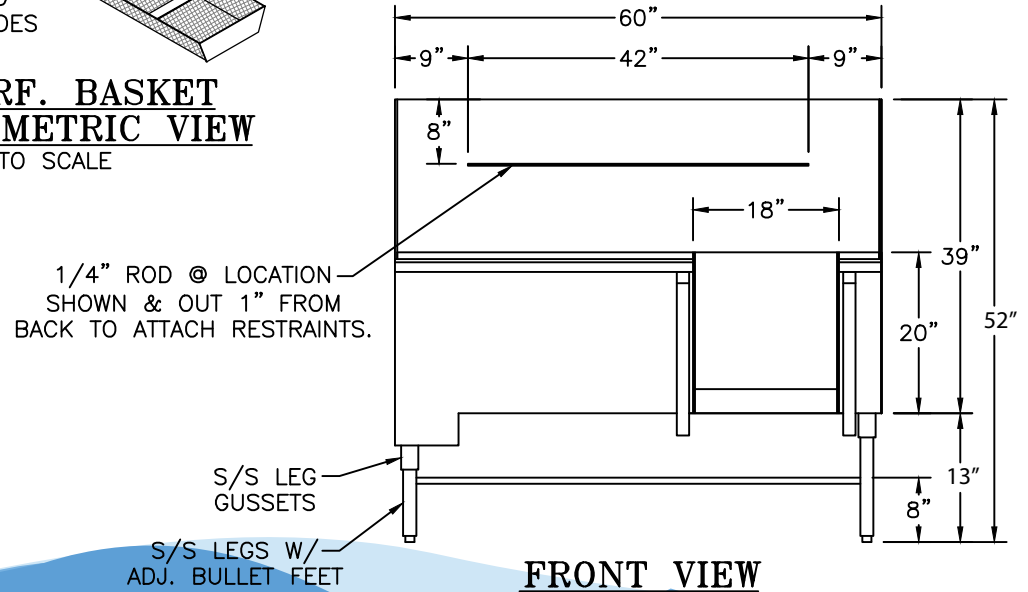

**PERF. BASKET
ISOMETRIC VIEW**
NOT TO SCALE

SIDE VIEW

FRONT VIEW

DISCRPTION
60-INCH STAINLESS STEEL STEP-IN ANIMAL
BATHTUB WITH BUILT-IN HAIR CATCHING
SYSTEM - LEFT SIDE PLUMBING

MODEL
DL-DWPRO-60S U.S. PATENT 7080608