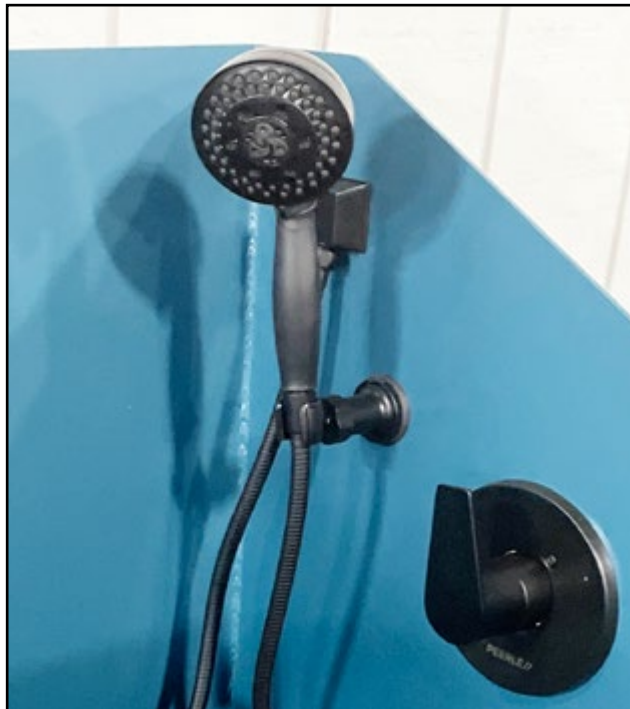

ARCHITECTURAL SERIES TUBS

Rear Entrance - DL-DWT-REN-ARC
Right Side Plumbing - DL-DWT-FEN-ARC
Left Side Plumbing - DL-DWT-PLM-ARC

The Cool Dog™ Architectural Series Dog wash tubs are functional, durable and absolutely beautiful. Choose from three options, the freestanding in line entry, left side entrance or right side entry. Each tub is finished with the most durable industrial coatings on the marketplace. Offering six attractive colors and coatings that withstand the wear and tear of daily use. ADA friendly.

COMPLIES WITH

- ASME A112.18.1 / CSA B125.1

VALVE CONTROLLER LEVER

- Valve Only (PTT14019▲)

DOG WASH VALVE CONTROLLER LEVER

- Maintains a balanced pressure of hot and cold water even when a valve is turned on or off elsewhere in the system
- For use with MultiChoice® Universal rough valve body (R10000 Series); not included
- Back-to-back installation capability
- Temperature only controlled with handle rotating a maximum of 120° from full cold to the full hot
- Cartridge utilizes integral check valve to prevent the cross flow of water within the valve
- Shower head maximum flow rate 1.5 gpm @ 80 psi 5.7 L/min @ 550 kPa
- Easy-turn 3-spray setting shower head
- Slip-on tub spout

HOSE KIT AND SPRAYER FAUCET

DOG WASH HANDHELD SHOWER HEAD WITH HOSE

- Easy to Install, Tools Free Installation
- Built-in High Pressure Wash to Clean Tub and Pets
- Extra Long 6'5. Stainless Steel Hose, Round Head
- Premium Matte Black Premium ABS, Stainless Steel
- Premium Matte Black Finish
- Advanced 8-speed 5-zone power head
- 4.5-inch large face provides a large amount of coverage and more uniform spraying.
- With a unique internal structure and air intake technology, the high-pressure shower head can provide a powerful water flow even under low water flow and low pressure.
- Lightweight, durable, rust-proof, and fade-proof