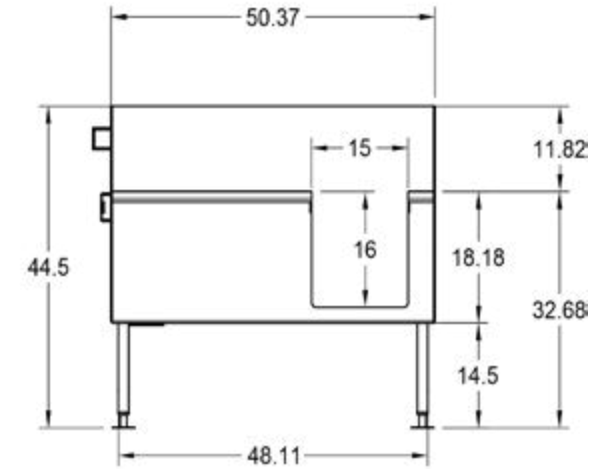

DL-RSP-ARC

ARCHITECTURAL SERIES

LEFT SIDE PLUMBING

DL-LSP-ARC

COOL DOG SAFETY STEPS

DL-DWT-SSU-ARC

- Extremely Durable
- Allows for easy and safe entry into Cool Dog Wash Tub or Grooming Platform
- Skid-Proof
- Dimensions: 28.5" Wide x 23" Deep x 14" High
- Able to hold 300 lbs
- 5-Year Full Warranty

HAIR CATCHING DRAIN

TUB DRAIN ASSEMBLY

- Dog Wash Tub Strainer and Stopper with Deep Removable Waste Basket with Drain Assembly
- 3-1/2-inch Drain Opening Size
- Black Color
- Premium-grade 304 Stainless Steel, protected against rust and corrosion
- 1 1/2" connection point to drain line needed (drain line to be supplied by plumber)

Floor & Wall

Interior & Exterior

Sold in boxes of 12 tiles

Dimensions: 10" x 10" x 3/8" per tile, 10.764 SF per box