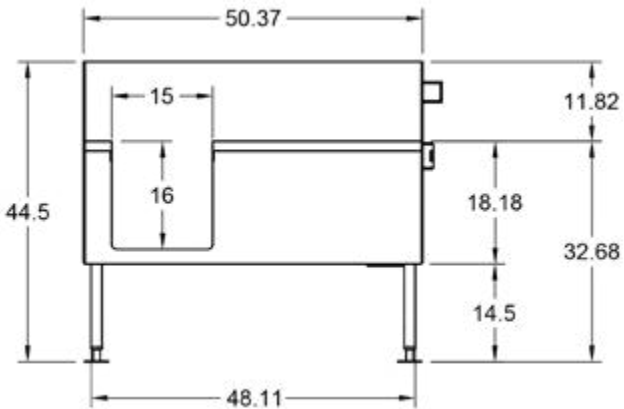

PLUMBING OPTIONS

REAR
ENTRANCE,
IN-LINE
& FREE
STANDING

RIGHT SIDE
PLUMBING

LEFT SIDE
PLUMBING

ARCHITECTURAL SERIES

REAR ENTRANCE, IN-LINE & FREE-STANDING PLUMBING
DL-DWTF5-ARC

ARCHITECTURAL SERIES

RIGHT SIDE PLUMBING

DL-RSP-ARC

ARCHITECTURAL SERIES

LEFT SIDE PLUMBING

DL-LSP-ARC

COOL DOG SAFETY STEPS

DL-DWT-SSU-ARC

- Extremely Durable
- Allows for easy and safe entry into Cool Dog Wash Tub or Grooming Platform
- Skid-Proof
- Dimensions: 28.5" Wide x 23" Deep x 14" High
- Able to hold 300 lbs
- 5-Year Full Warranty

Floor & Wall

Interior & Exterior

Sold in boxes of 12 tiles

Dimensions: 10" x 10" x 3/8" per tile, 10.764 SF per box