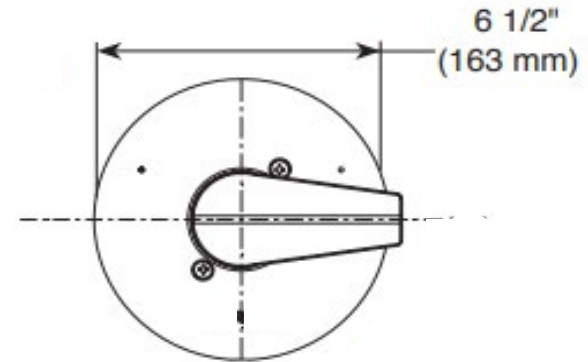

COMPLIES WITH

- ASME A112.18.1 / CSA B125.1

VALVE CONTROLLER LEVER

- Valve Only (PTT14019▲)

DOG WASH VALVE CONTROLLER LEVER

- Maintains a balanced pressure of hot and cold water even when a valve is turned on or off elsewhere in the system
- For use with MultiChoice® Universal rough valve body (R10000 Series); not included
- Back-to-back installation capability
- Temperature only controlled with handle rotating a maximum of 120° from full cold to the full hot
- Cartridge utilizes integral check valve to prevent the cross flow of water within the valve
- Shower head maximum flow rate 1.5 gpm @ 80 psi 5.7 L/min @ 550 kPa
- Easy-turn 3-spray setting shower head
- Slip-on tub spout