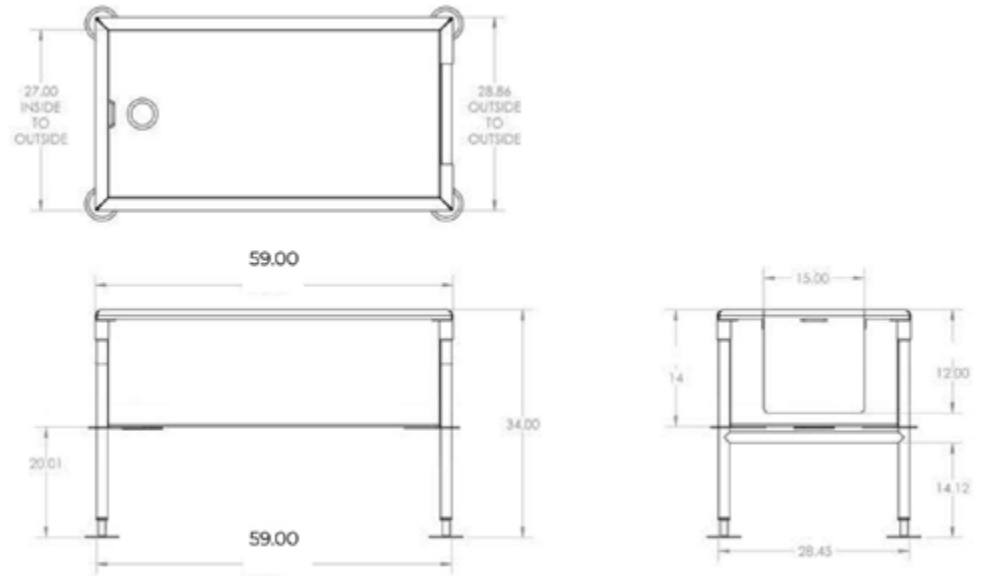

PLUMBING OPTIONS

REAR
ENTRANCE,
IN-LINE
& FREE
STANDING

RIGHT SIDE
PLUMBING

LEFT SIDE
PLUMBING

ARCHITECTURAL SERIES

REAR ENTRANCE, IN-LINE & FREE-STANDING PLUMBING
DL-DWTF5-ARC

ARCHITECTURAL SERIES

RIGHT SIDE PLUMBING

DL-RSP-ARC

ARCHITECTURAL SERIES

LEFT SIDE PLUMBING

DL-LSP-ARC

COOL DOG SAFETY STEPS

DL-DWT-SSU-ARC

- Extremely Durable
- Allows for easy and safe entry into Cool Dog Wash Tub or Grooming Platform
- Skid-Proof
- Dimensions: 28.5" Wide x 23" Deep x 14" High
- Able to hold 300 lbs
- 5-Year Full Warranty

HAIR CATCHING DRAIN

TUB DRAIN ASSEMBLY

- Dog Wash Tub Strainer and Stopper with Deep Removable Waste Basket with Drain Assembly
- 3-1/2-inch Drain Opening Size
- Black Color
- Premium-grade 304 Stainless Steel, protected against rust and corrosion
- 1 1/2" connection point to drain line needed (drain line to be supplied by plumber)

Floor & Wall

Interior & Exterior

Sold in boxes of 12 tiles

Dimensions: 10" x 10" x 3/8" per tile, 10.764 SF per box