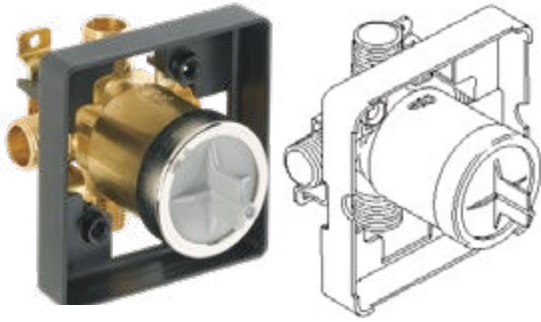

DL-RSP-ARC

ARCHITECTURAL SERIES

LEFT SIDE PLUMBING

DL-LSP-ARC

COOL DOG SAFETY STEPS

DL-DWT-SSU-ARC

- Extremely Durable
- Allows for easy and safe entry into Cool Dog Wash Tub or Grooming Platform
- Skid-Proof
- Dimensions: 28.5" Wide x 23" Deep x 14" High
- Able to hold 300 lbs
- 5-Year Full Warranty

HAIR CATCHING DRAIN

TUB DRAIN ASSEMBLY

- Dog Wash Tub Strainer and Stopper with Deep Removable Waste Basket with Drain Assembly
- 3-1/2-inch Drain Opening Size
- Black Color
- Premium-grade 304 Stainless Steel, protected against rust and corrosion
- 1 1/2" connection point to drain line needed (drain line to be supplied by plumber)

WASHTUB VALVE

- R10000-UN (Universal Inlets/Outlets)
- R10000-UNBX (Universal Single Box Model)
- R10000-UNBXT (Thin Wall)

DOG WASH VALVE

- Maintains a balanced pressure of hot and cold water even when a valve is turned on or off elsewhere in the system
- For use with MultiChoice® Universal rough valve body (R10000 Series); not included
- Back-to-back installation capability
- Temperature only controlled with handle rotating a maximum of 120° from full cold to the full hot
- Cartridge utilizes integral check valve to prevent the cross flow of water within the valve
- Shower head maximum flow rate 1.5 gpm @ 80 psi 5.7 L/min @ 550 kPa
- Easy-turn 3-spray setting shower head
- Slip-on tub spout