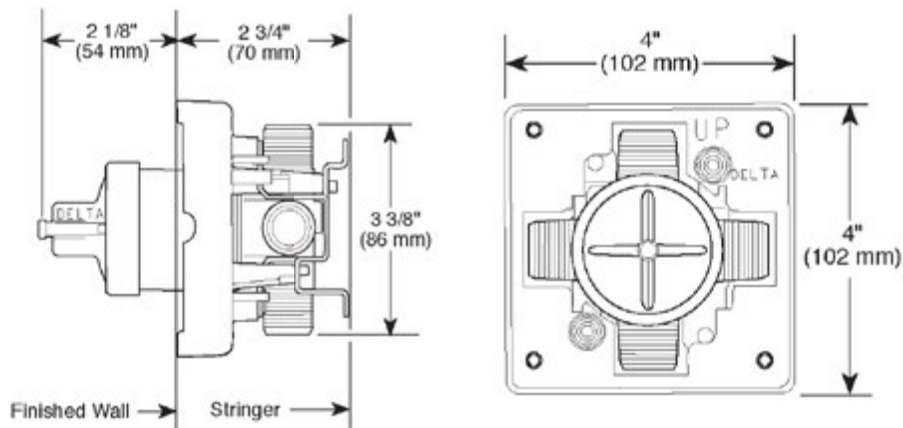

WASHTUB VALVE

- R10000-UN (Universal Inlets/Outlets)
- R10000-UNBX (Universal Single Box Model)
- R10000-UNBXT (Thin Wall)

DOG WASH VALVE

- Maintains a balanced pressure of hot and cold water even when a valve is turned on or off elsewhere in the system
- For use with MultiChoice® Universal rough valve body (R10000 Series); not included
- Back-to-back installation capability
- Temperature only controlled with handle rotating a maximum of 120° from full cold to the full hot
- Cartridge utilizes integral check valve to prevent the cross flow of water within the valve
- Shower head maximum flow rate 1.5 gpm @ 80 psi 5.7 L/min @ 550 kPa
- Easy-turn 3-spray setting shower head
- Slip-on tub spout

COMPLIES WITH

- ASME A112.18.1 / CSA B125.1

VALVE CONTROLLER LEVER

- Valve Only (PTT14019▲)

DOG WASH VALVE CONTROLLER LEVER

- Maintains a balanced pressure of hot and cold water even when a valve is turned on or off elsewhere in the system
- For use with MultiChoice® Universal rough valve body (R10000 Series); not included
- Back-to-back installation capability
- Temperature only controlled with handle rotating a maximum of 120° from full cold to the full hot
- Cartridge utilizes integral check valve to prevent the cross flow of water within the valve
- Shower head maximum flow rate 1.5 gpm @ 80 psi 5.7 L/min @ 550 kPa
- Easy-turn 3-spray setting shower head
- Slip-on tub spout