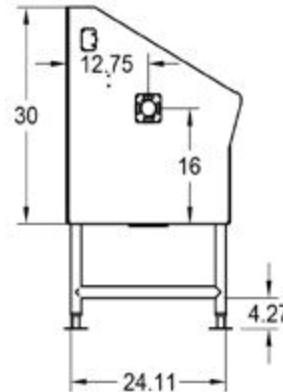

PLUMBING OPTIONS

REAR
ENTRANCE,
IN-LINE
& FREE
STANDING

RIGHT SIDE
PLUMBING

LEFT SIDE
PLUMBING

ARCHITECTURAL SERIES

REAR ENTRANCE, IN-LINE & FREE-STANDING PLUMBING
DL-DWTF5-ARC

ARCHITECTURAL SERIES

RIGHT SIDE PLUMBING

DL-RSP-ARC

ARCHITECTURAL SERIES

LEFT SIDE PLUMBING

DL-LSP-ARC

COOL DOG SAFETY STEPS

DL-DWT-SSU-ARC

- Extremely Durable
- Allows for easy and safe entry into Cool Dog Wash Tub or Grooming Platform
- Skid-Proof
- Dimensions: 28.5" Wide x 23" Deep x 14" High
- Able to hold 300 lbs
- 5-Year Full Warranty

HAIR CATCHING DRAIN

TUB DRAIN ASSEMBLY

- Dog Wash Tub Strainer and Stopper with Deep Removable Waste Basket with Drain Assembly
- 3-1/2-inch Drain Opening Size
- Black Color
- Premium-grade 304 Stainless Steel, protected against rust and corrosion
- 1 1/2" connection point to drain line needed (drain line to be supplied by plumber)