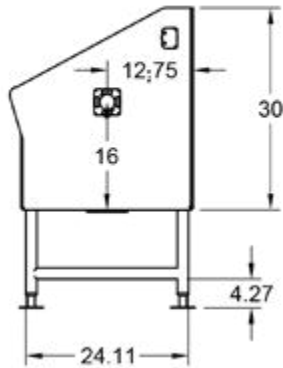

PLUMBING OPTIONS

REAR
ENTRANCE,
IN-LINE
& FREE
STANDING

RIGHT SIDE
PLUMBING

LEFT SIDE
PLUMBING

ARCHITECTURAL SERIES

REAR ENTRANCE, IN-LINE & FREE-STANDING PLUMBING
DL-DWTF5-ARC

ARCHITECTURAL SERIES

RIGHT SIDE PLUMBING

DL-RSP-ARC

ARCHITECTURAL SERIES

LEFT SIDE PLUMBING

DL-LSP-ARC

COOL DOG SAFETY STEPS

DL-DWT-SSU-ARC

- Extremely Durable
- Allows for easy and safe entry into Cool Dog Wash Tub or Grooming Platform
- Skid-Proof
- Dimensions: 28.5" Wide x 23" Deep x 14" High
- Able to hold 300 lbs
- 5-Year Full Warranty

HAIR CATCHING DRAIN

TUB DRAIN ASSEMBLY

- Dog Wash Tub Strainer and Stopper with Deep Removable Waste Basket with Drain Assembly
- 3-1/2-inch Drain Opening Size
- Black Color
- Premium-grade 304 Stainless Steel, protected against rust and corrosion
- 1 1/2" connection point to drain line needed (drain line to be supplied by plumber)

Floor & Wall

Interior & Exterior

Sold in boxes of 12 tiles

Dimensions: 10" x 10" x 3/8" per tile, 10.764 SF per box