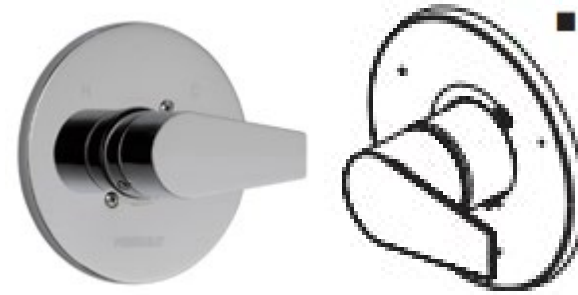

ARCHITECTURAL SERIES TUBS

Rear Entrance - DL-DWT-REN-ARC
Right Side Plumbing - DL-DWT-FEN-ARC
Left Side Plumbing - DL-DWT-PLM-ARC

The Cool Dog™ Architectural Series Dog wash tubs are functional, durable and absolutely beautiful. Choose from three options, the freestanding in line entry, left side entrance or right side entry. Each tub is finished with the most durable industrial coatings on the marketplace. Offering six attractive colors and coatings that withstand the wear and tear of daily use. ADA friendly.

WASHTUB VALVE

- R10000-UN (Universal Inlets/Outlets)
- R10000-UNBX (Universal Single Box Model)
- R10000-UNBXT (Thin Wall)

DOG WASH VALVE

- Maintains a balanced pressure of hot and cold water even when a valve is turned on or off elsewhere in the system
- For use with MultiChoice® Universal rough valve body (R10000 Series); not included
- Back-to-back installation capability
- Temperature only controlled with handle rotating a maximum of 120° from full cold to the full hot
- Cartridge utilizes integral check valve to prevent the cross flow of water within the valve
- Shower head maximum flow rate 1.5 gpm @ 80 psi 5.7 L/min @ 550 kPa
- Easy-turn 3-spray setting shower head
- Slip-on tub spout

COMPLIES WITH

- ASME A112.18.1 / CSA B125.1

VALVE CONTROLLER LEVER

- Valve Only (PTT14019▲)

DOG WASH VALVE CONTROLLER LEVER

- Maintains a balanced pressure of hot and cold water even when a valve is turned on or off elsewhere in the system
- For use with MultiChoice® Universal rough valve body (R10000 Series); not included
- Back-to-back installation capability
- Temperature only controlled with handle rotating a maximum of 120° from full cold to the full hot
- Cartridge utilizes integral check valve to prevent the cross flow of water within the valve
- Shower head maximum flow rate 1.5 gpm @ 80 psi 5.7 L/min @ 550 kPa
- Easy-turn 3-spray setting shower head
- Slip-on tub spout