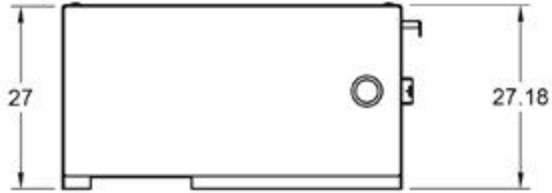

PLUMBING OPTIONS

REAR
ENTRANCE,
IN-LINE
& FREE
STANDING

RIGHT SIDE
PLUMBING

LEFT SIDE
PLUMBING

ARCHITECTURAL SERIES

REAR ENTRANCE, IN-LINE & FREE-STANDING PLUMBING
DL-DWTF5-ARC

ARCHITECTURAL SERIES

RIGHT SIDE PLUMBING

DL-RSP-ARC

ARCHITECTURAL SERIES

LEFT SIDE PLUMBING

DL-LSP-ARC

COOL DOG SAFETY STEPS

DL-DWT-SSU-ARC

- Extremely Durable
- Allows for easy and safe entry into Cool Dog Wash Tub or Grooming Platform
- Skid-Proof
- Dimensions: 28.5" Wide x 23" Deep x 14" High
- Able to hold 300 lbs
- 5-Year Full Warranty

Floor & Wall

Interior & Exterior

Sold in boxes of 12 tiles

Dimensions: 10" x 10" x 3/8" per tile, 10.764 SF per box